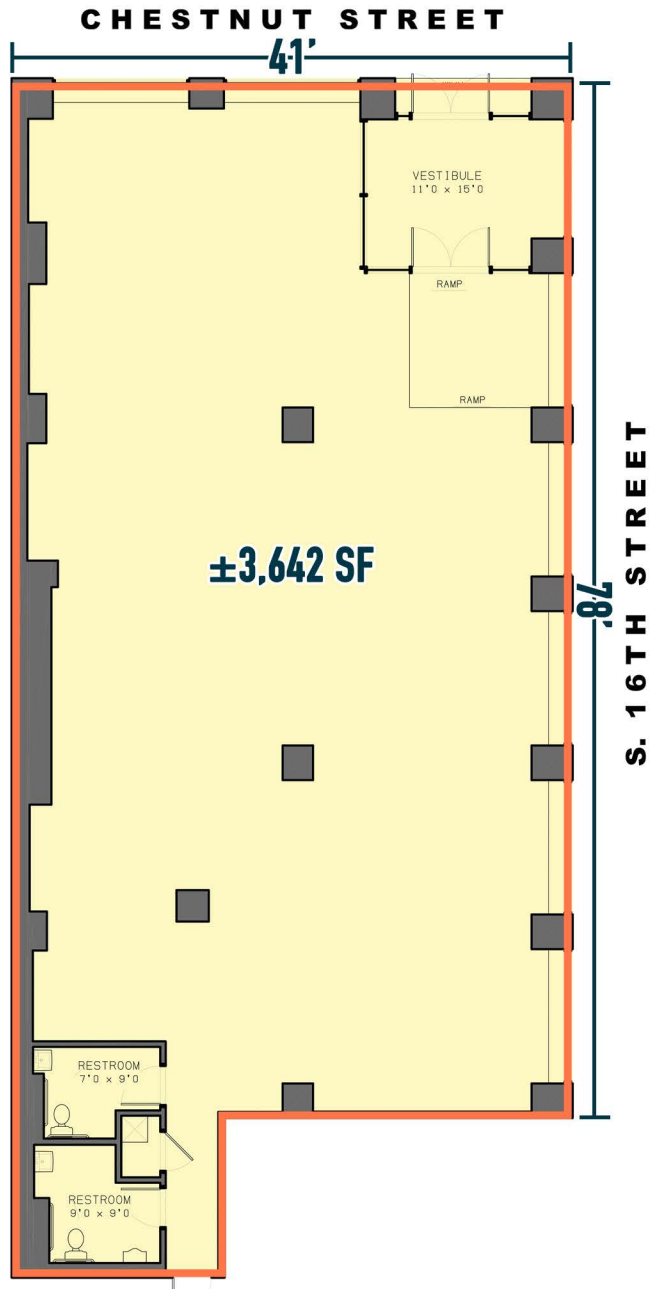

1600 CHESTNUT STREET
PHILADELPHIA, PA

www.metrocommercial.com