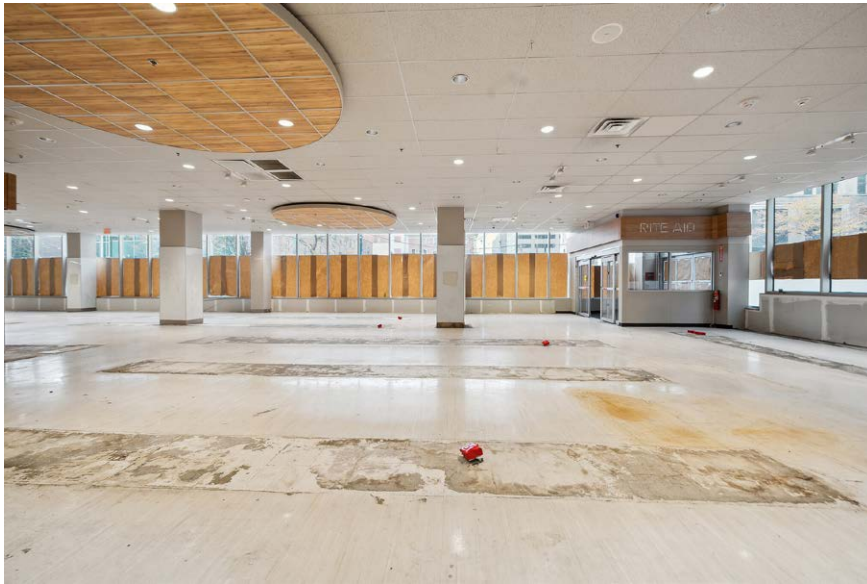

PHOTOS

PHILADELPHIA, PA
1900 ARCH STREET

www.metrocommercial.com