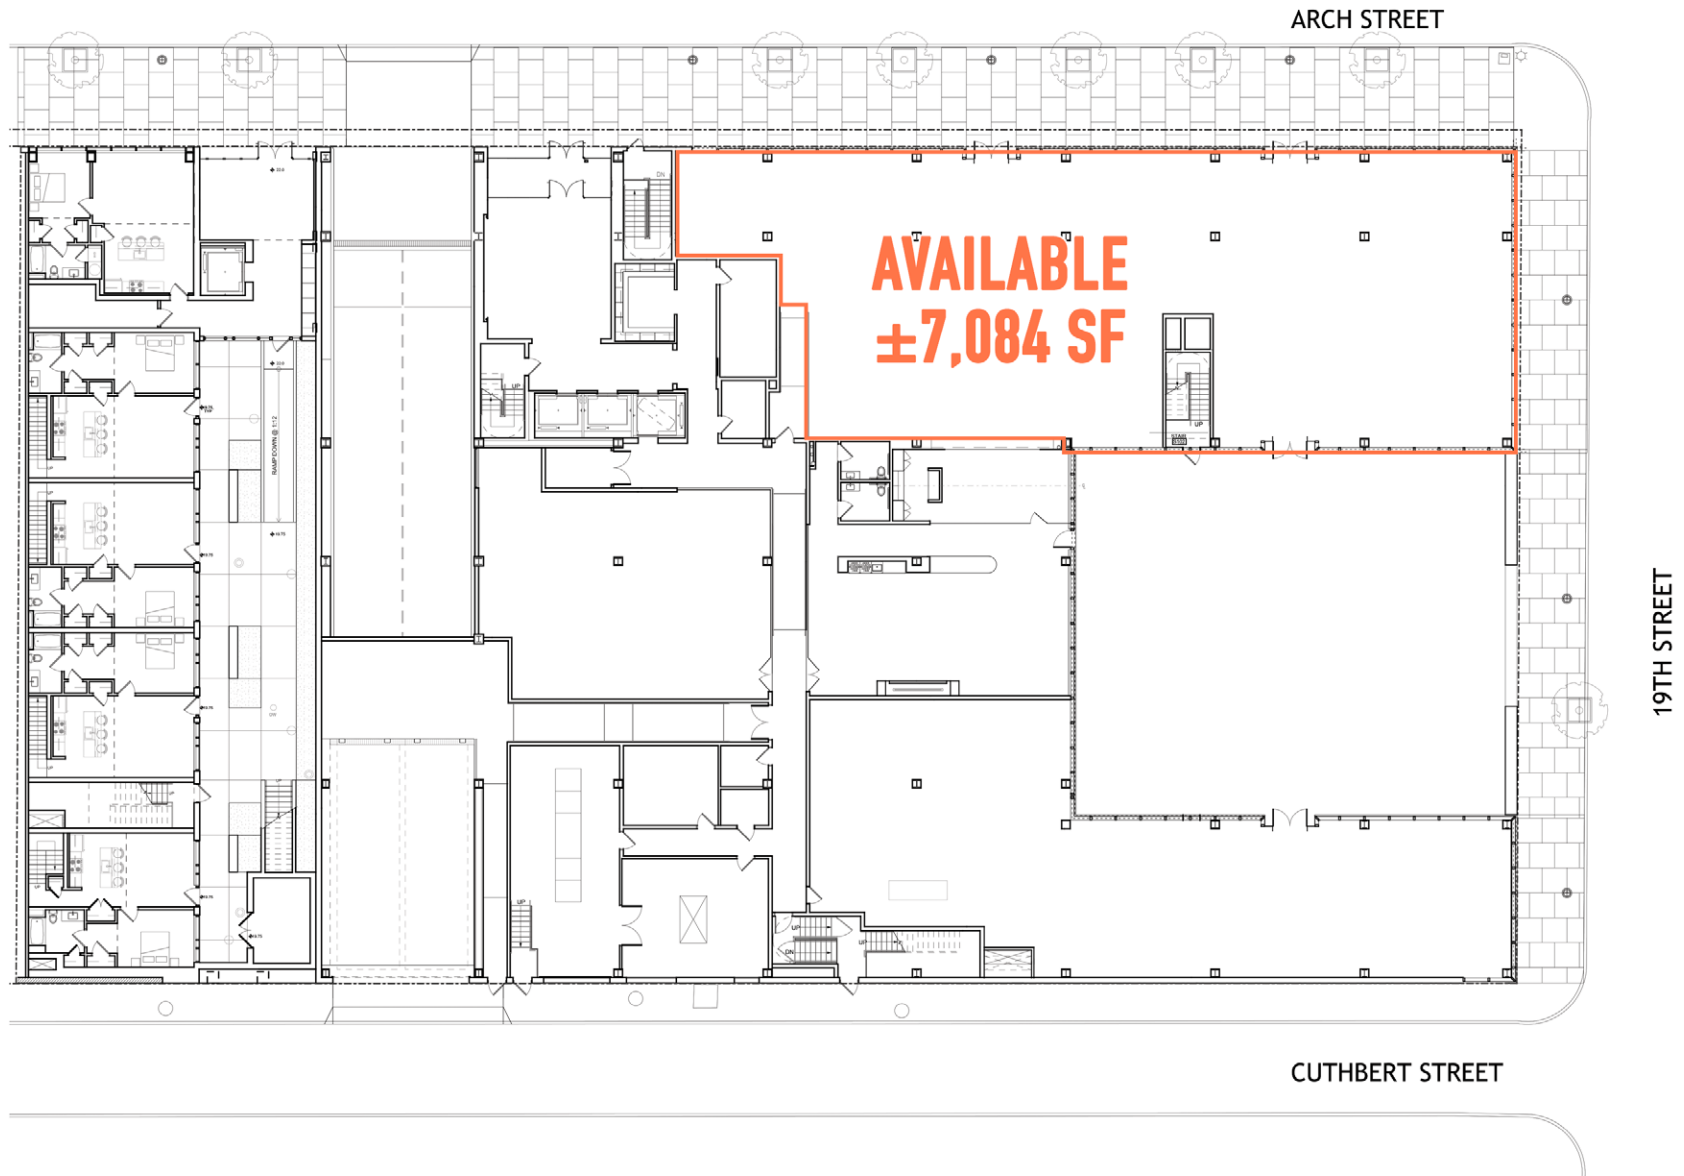

1ST FLOOR

PHILADELPHIA, PA
1900 ARCH STREET

www.metrocommercial.com