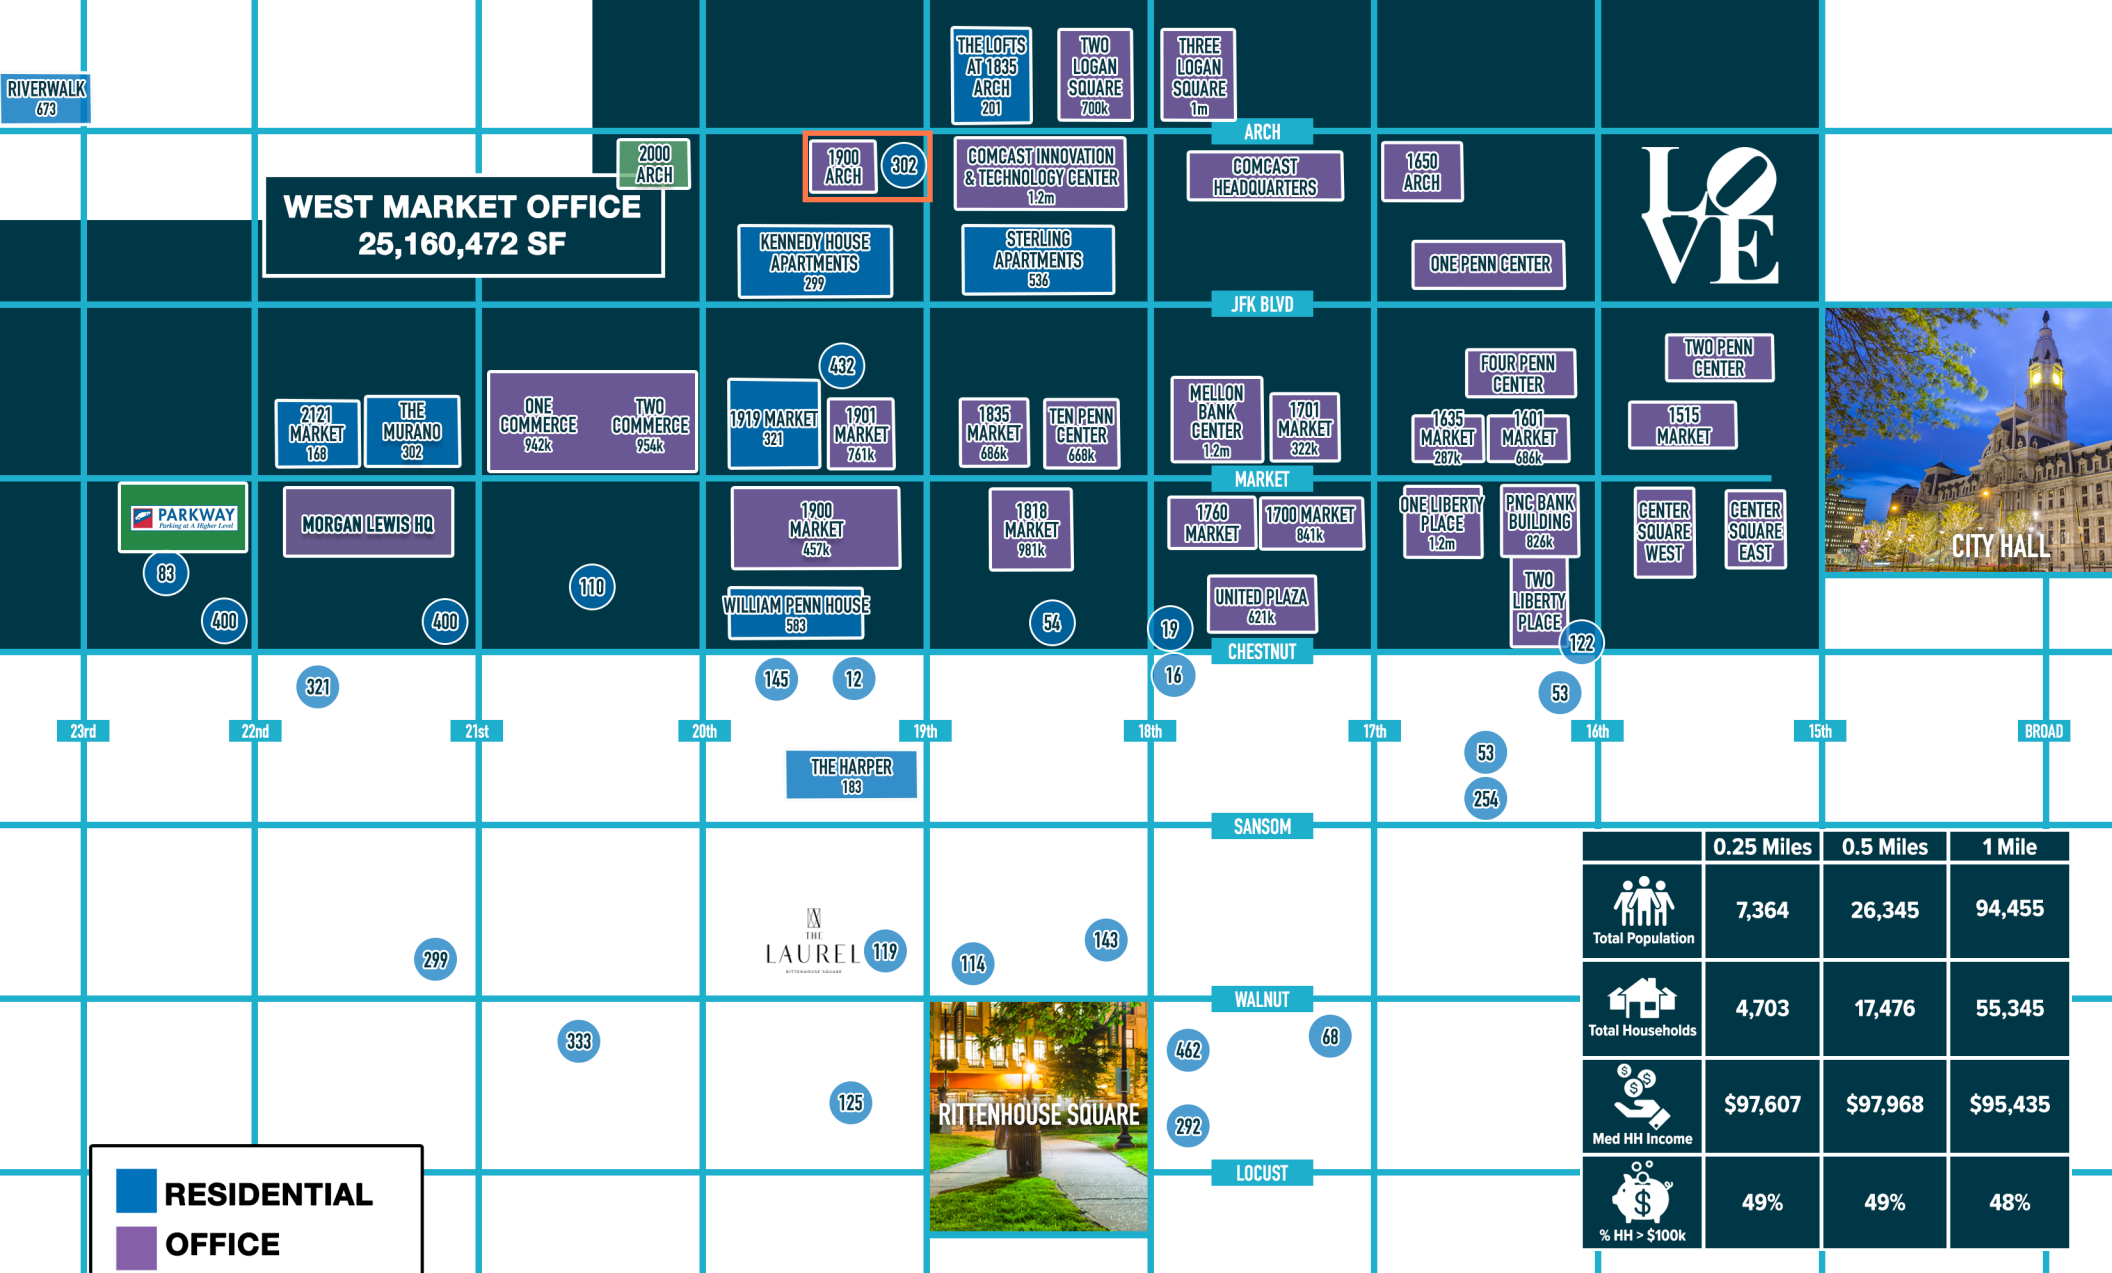

0.25 Miles	0.5 Miles	1 Mile
Total Population	7,364	26,345	94,455
Total Households	4,703	17,476	55,345
Med HH Income	$97,607	$97,968	$95,435
% HH > $100k	49%	49%	48%

WELL SITUATED IN THE GROWING CENTRAL BUSINESS DISTRICT (24+ MILLION SF OFFICE)

PHILADELPHIA, PA
1900 ARCH STREET

www.metrocommercial.com