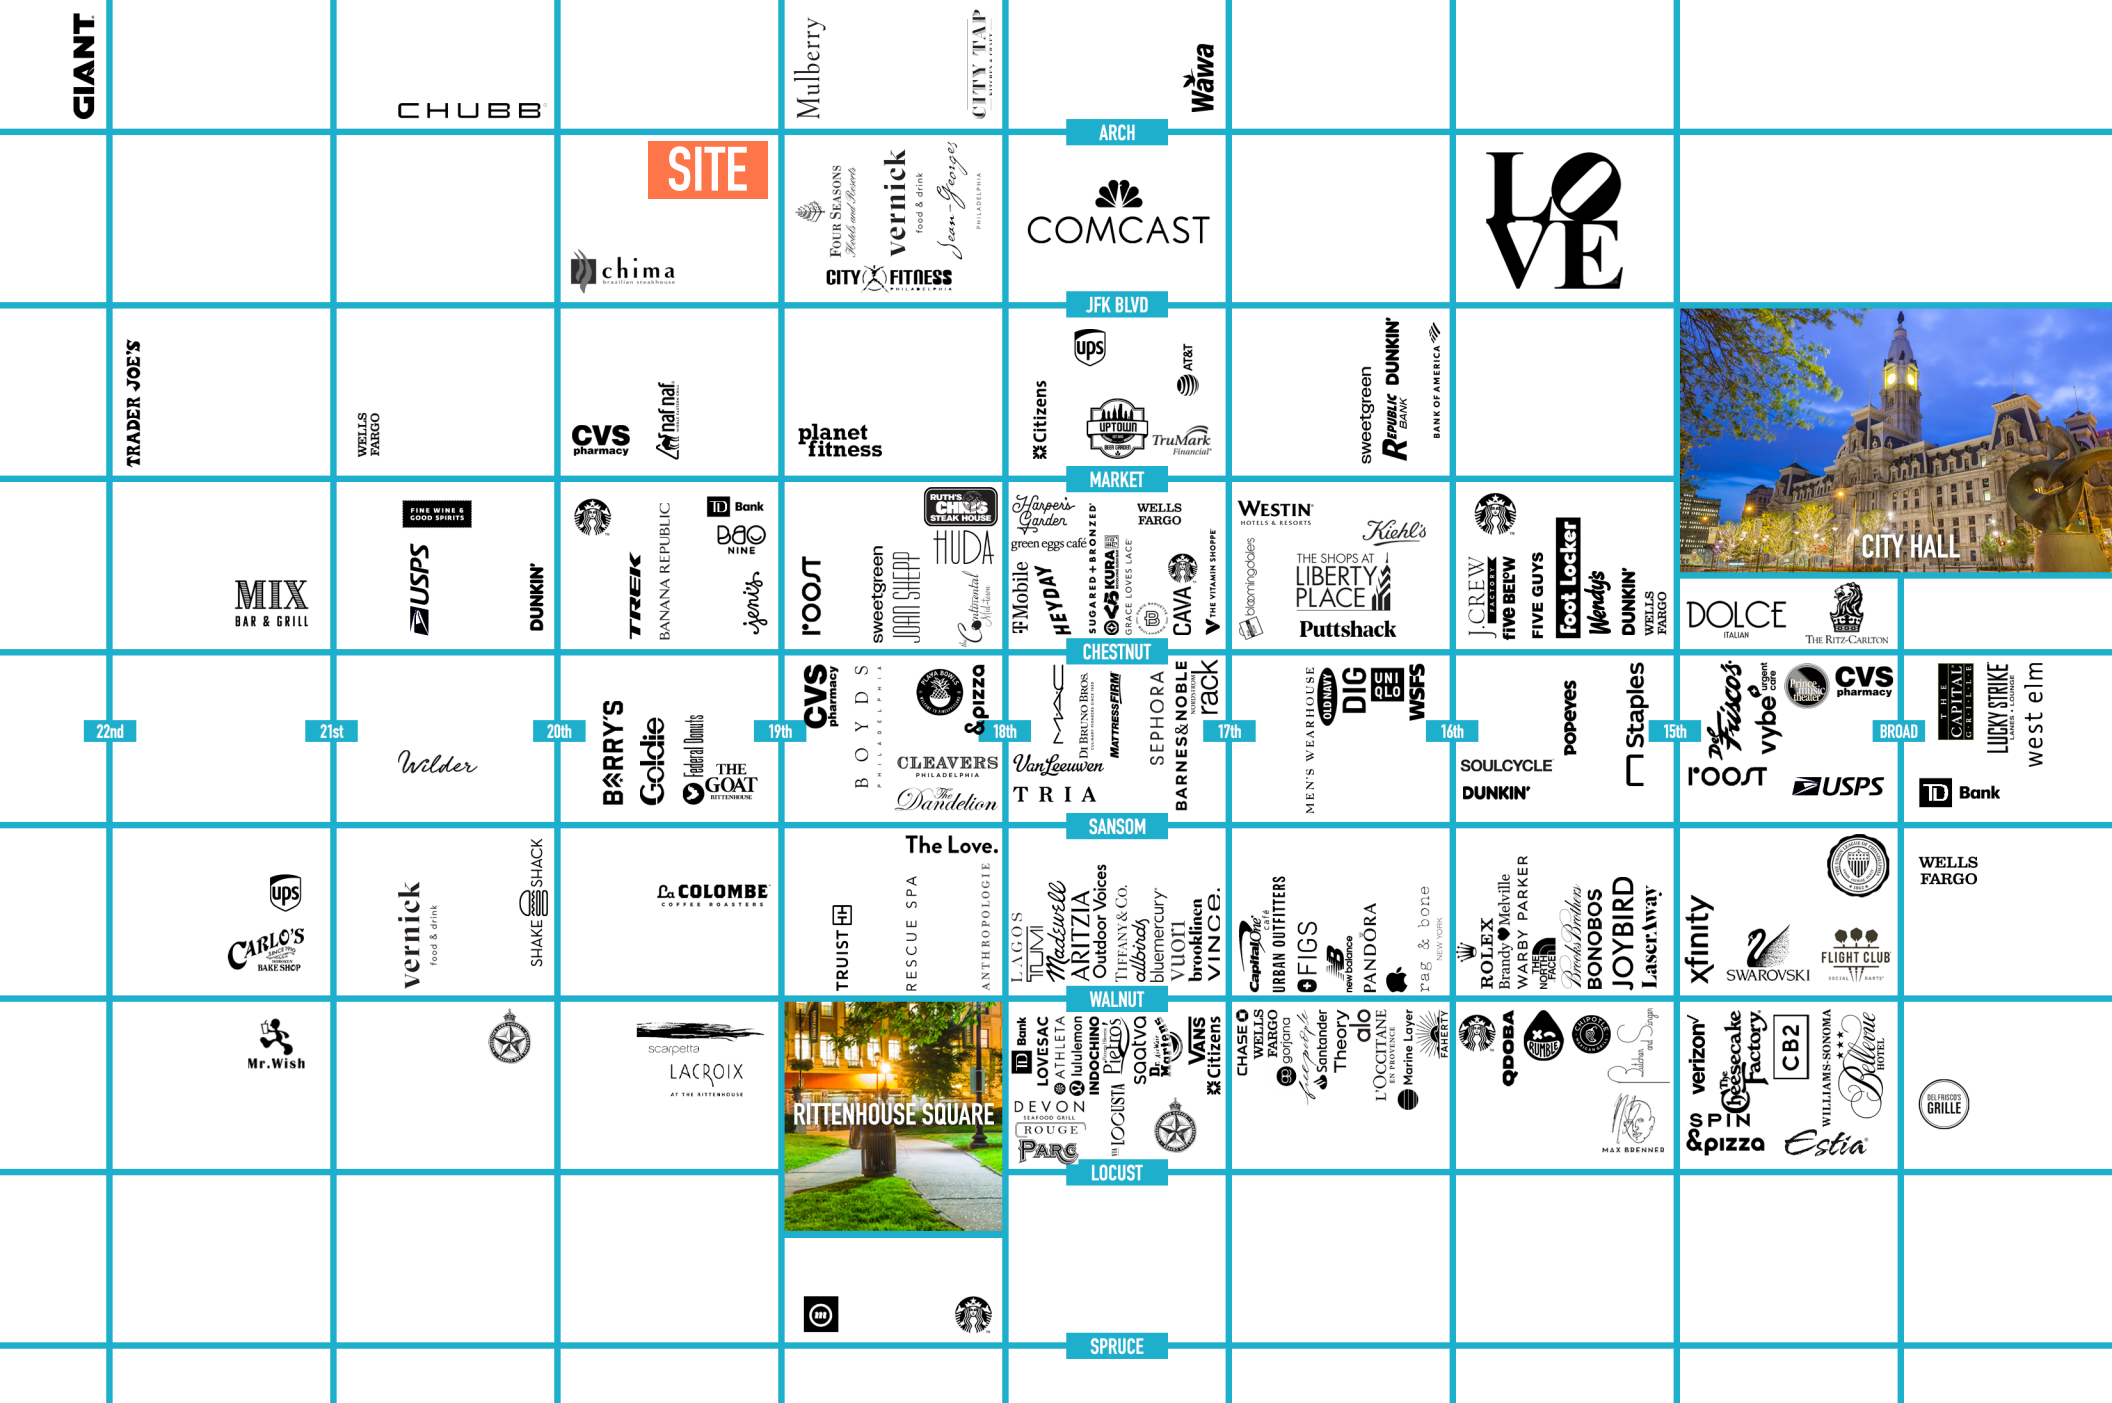

The information and images contained herein are from sources deemed reliable. However, Metro Commercial Real Estate, Inc. makes no representation whatsoever as to their accuracy or authenticity. Images shown may be modified for illustrative purposes. Images may be out-of-date and not current. 01.31.24