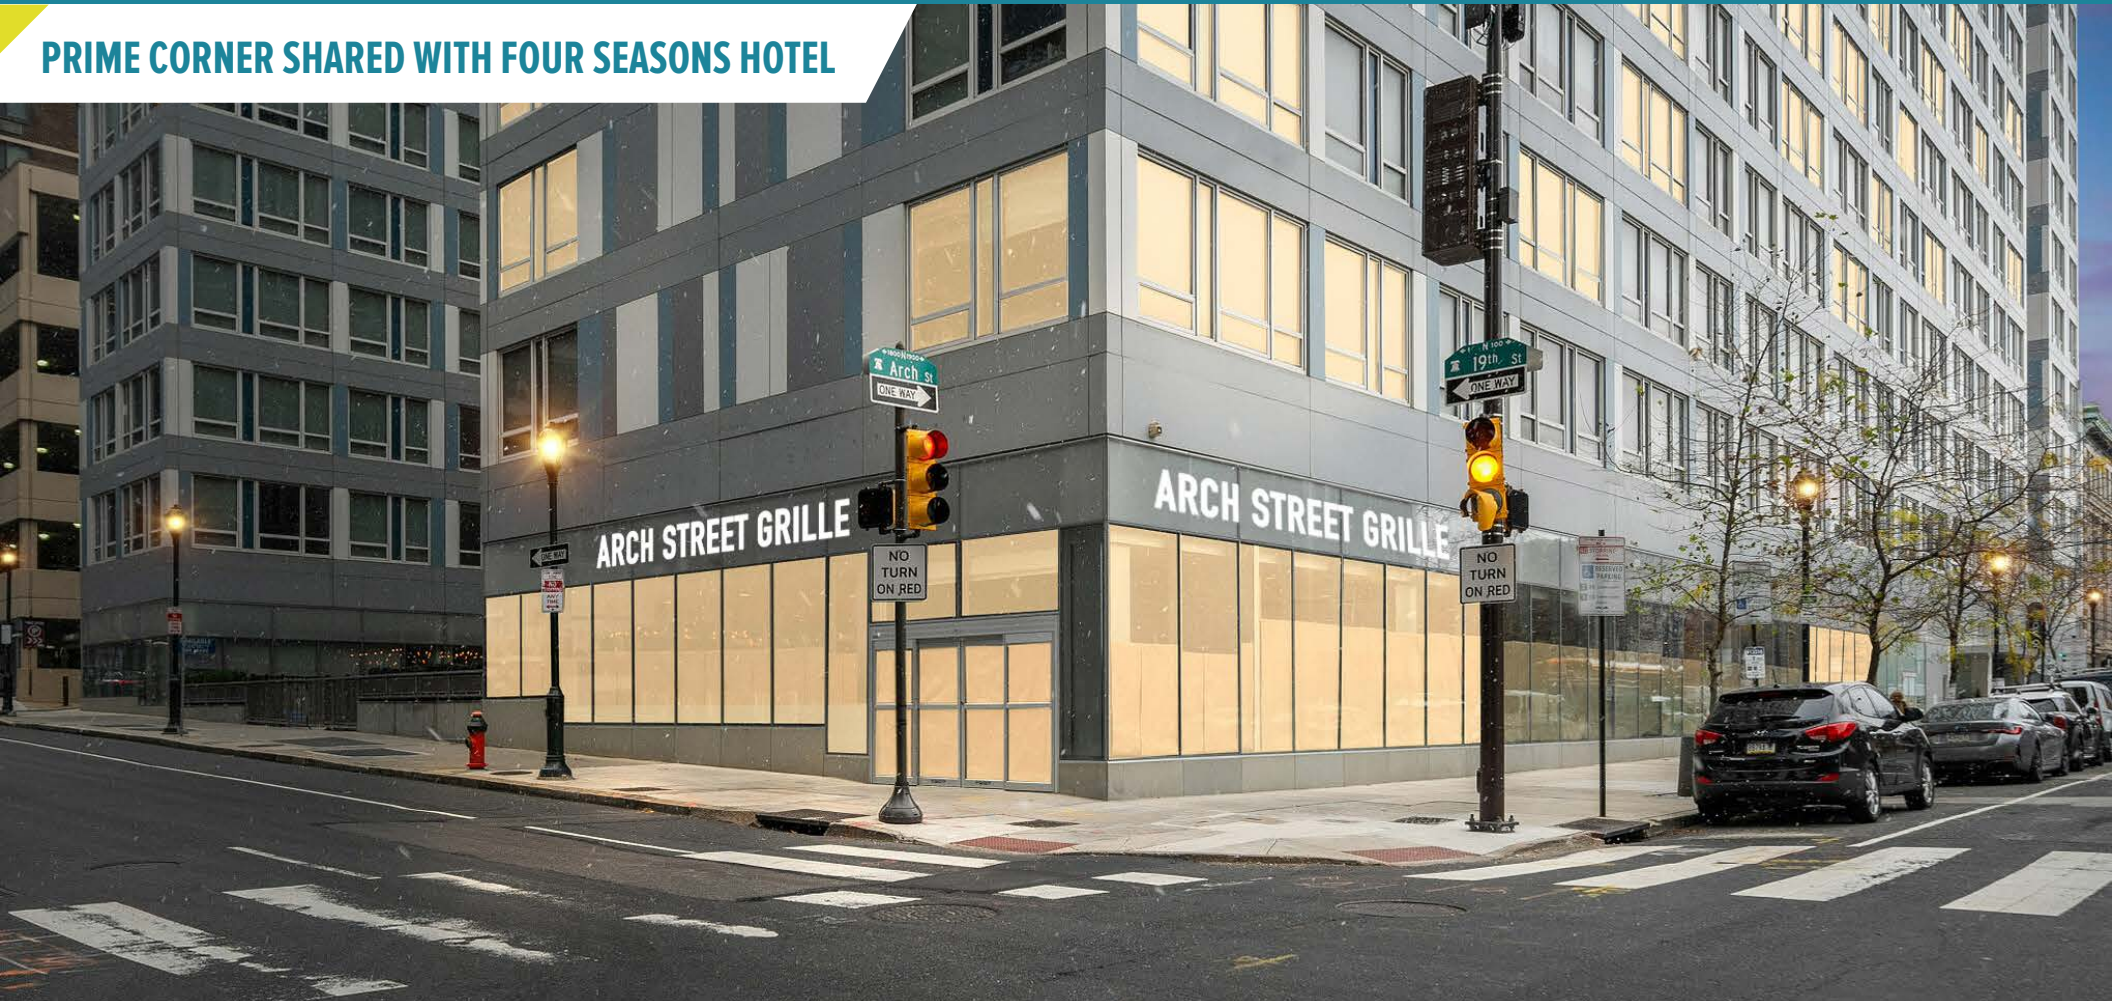

1900 ARCH STREET
PHILADELPHIA, PA

±7,084 SF AVAILABLE FOR LEASE

PHILADELPHIA MSA

PRIME CORNER SHARED WITH FOUR SEASONS HOTEL

PMCProperty Group

get in touch.

MICHAEL GORMAN

office 215.893.0300
direct 215.282.0152
mgorman@metrocommercial.com