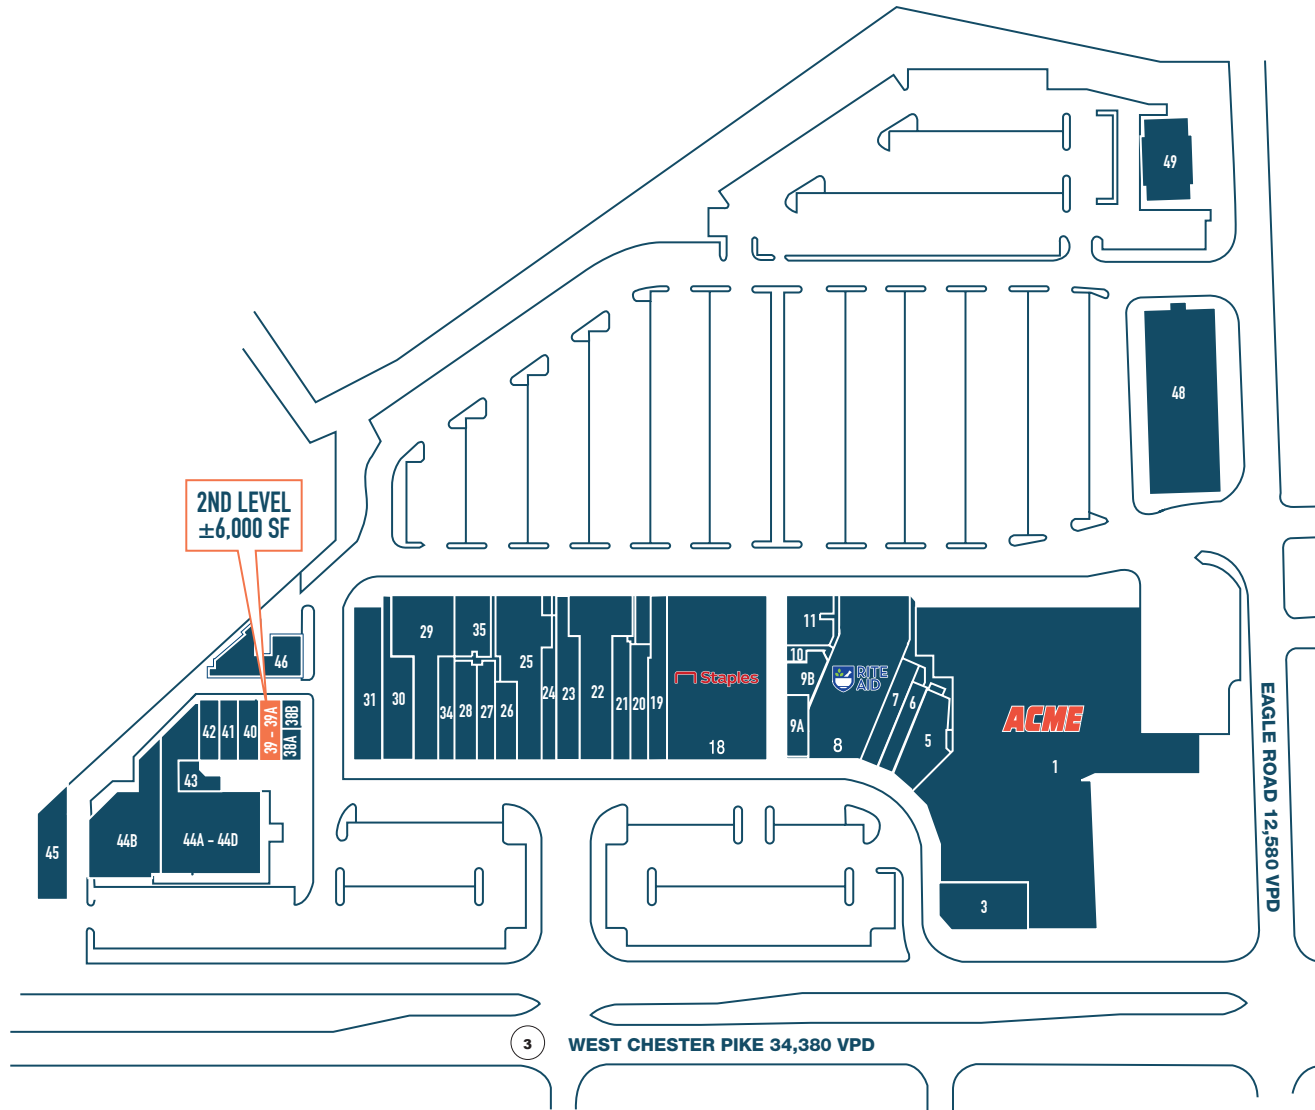

# EASY ACCESS FROM WEST CHESTER PIKE & EAGLE ROAD

The information and images contained herein are from sources deemed reliable. However, Metro Commercial Real Estate, Inc. makes no representation whatsoever as to their accuracy or authenticity. Images shown may be modified for illustrative purposes. Images may be out-of-date and not current. 11.08.23

# COTENANCY WITH MANY NATIONAL RETAILERS

- 1 Acme
- 3 Vybe Urgent Care
- 5 Manoa Deli
- 6 Krispy Kreme
- 7 Cathy's Books
- 8 Rite Aid
- 9A Wild Birds Unlimited
- 9B Beer Guys
- 10 Beer Guys
- 11 Beer Guys
- 18 Staples
- 19 BHCU
- 20 GameStop
- 21 Essex Cleaners
- 22 C&M Sporting Goods
- 23 Learning Express
- 24 H&R Block
- 25 Colonial Village Meats
- 26 Bravo Pizza
- 27 Manhattan Bagel
- 28 Quest
- 29 Ruth's Hallmark
- 30 Haverford Twp. Library
- 31 Dollar Or Two
- 34 Talent Hair Salon
- 35 Szechuan Lei Lei Chinese Restaurant
- 38A Best Jewelers
- 38B Haverford Twp. Police Substation
- 39 Roma Eyebrow Salon
- 39A 2ND LEVEL AVAILABLE - 6,000 SF
- 40 Havertown Nail Salon
- 41 Kumon
- 42 Storage
- 43 Health Spring SPA
- 44A Applebee's
- 44B PA LCB
- 44C Pop Fitness
- 45 Citizens Bank
- 46 Japanese Steak House
- 48 Ace Hardware
- 49 Santander Bank