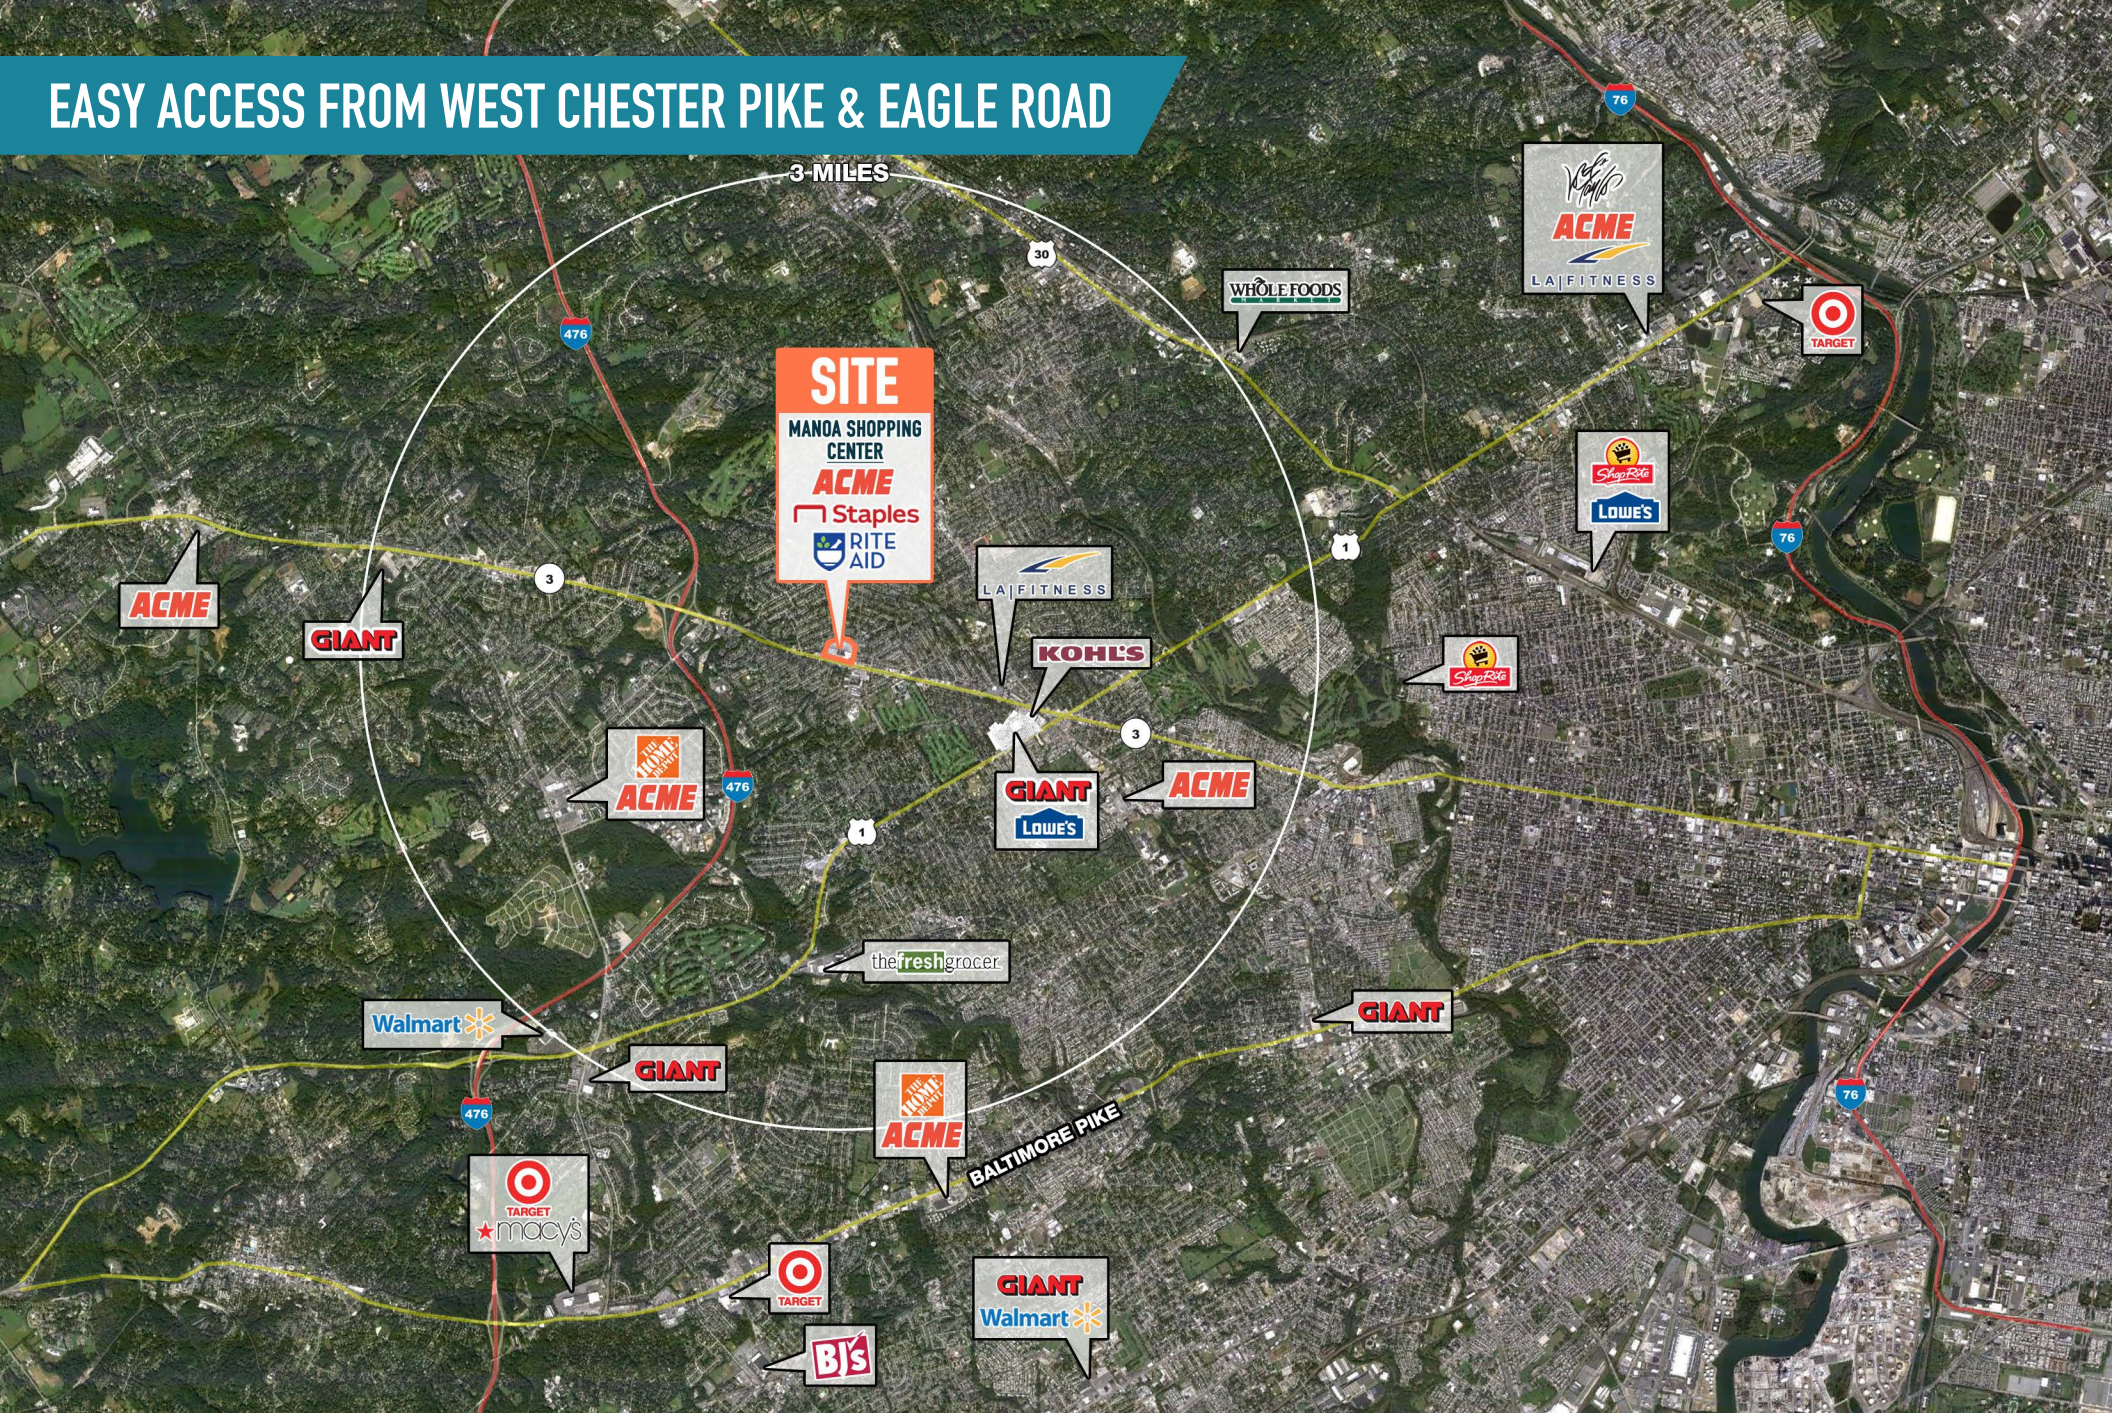

EASY ACCESS FROM WEST CHESTER PIKE & EAGLE ROAD

MANOA SHOPPING CENTER
HAVERTOWN, PA
WEST CHESTER PIKE & EAGLE ROAD

www.metrocommercial.com