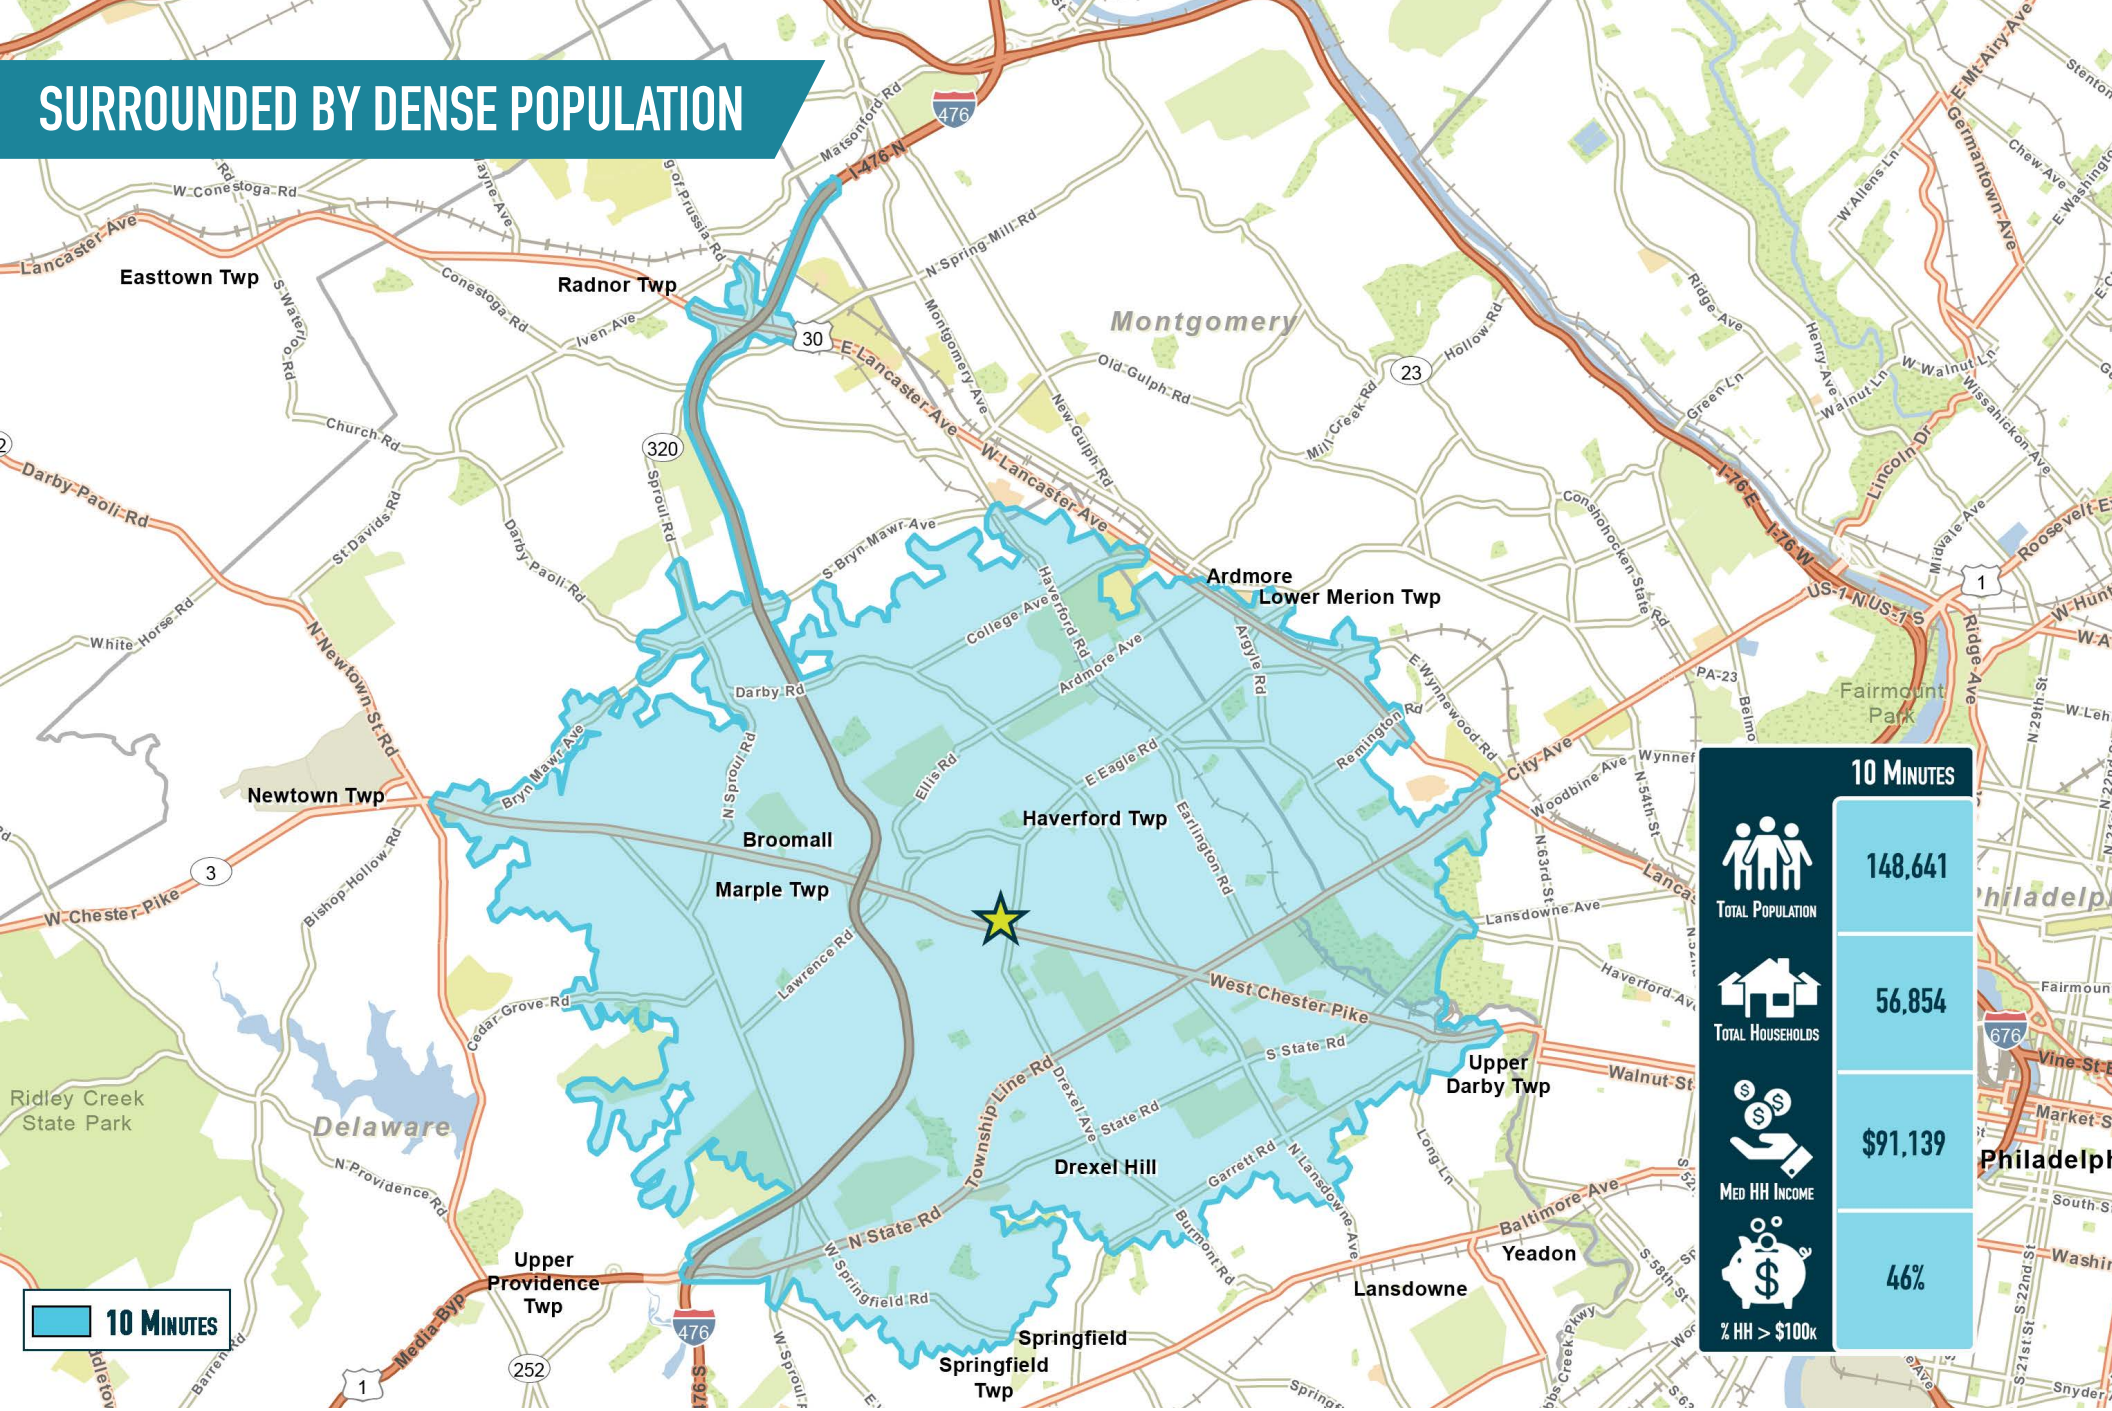

SURROUNDED BY DENSE POPULATION

	10 MINUTES
TOTAL POPULATION	148,641
TOTAL HOUSEHOLDS	56,854
MED HH INCOME	$91,139
% HH > $100k	46%

10 MINUTES

MANOA SHOPPING CENTER
HAVERTOWN, PA
WEST CHESTER PIKE & EAGLE ROAD

www.metrocommercial.com