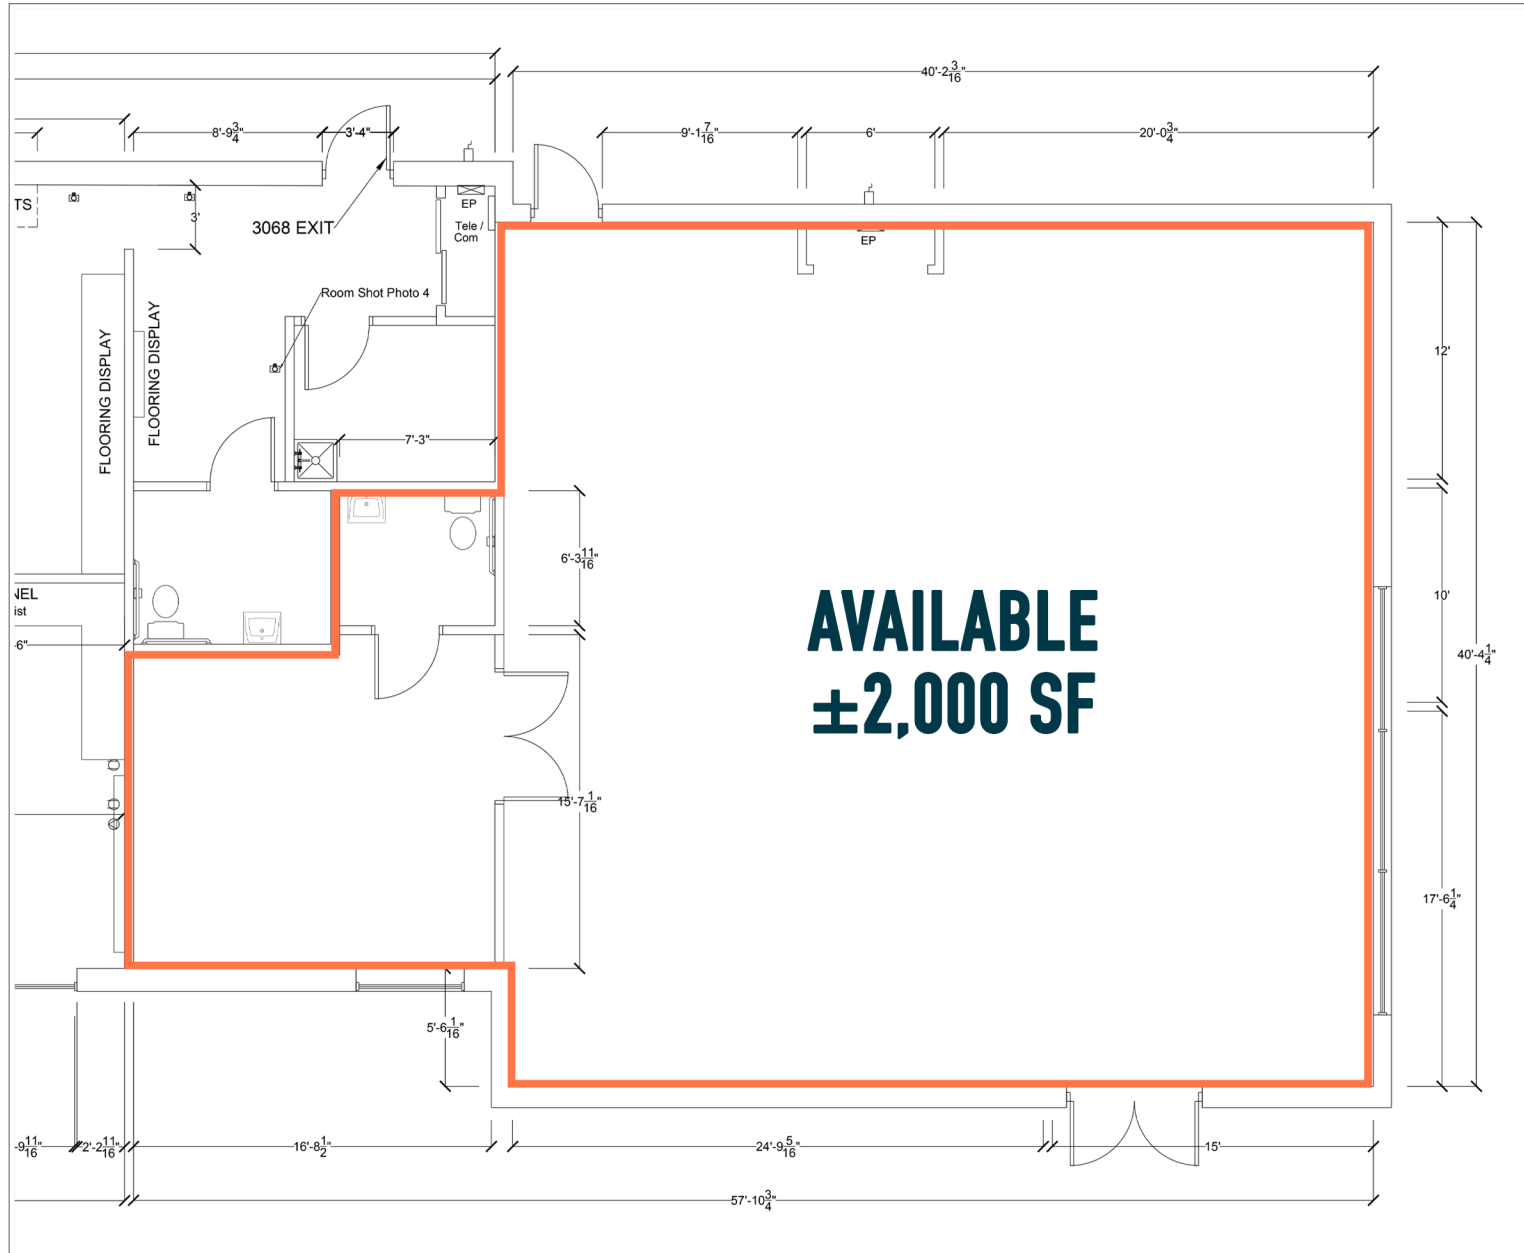

SITE PLAN

CHERRY HILL, NJ
1006 HADDONFIELD ROAD

MetroCommercial.com