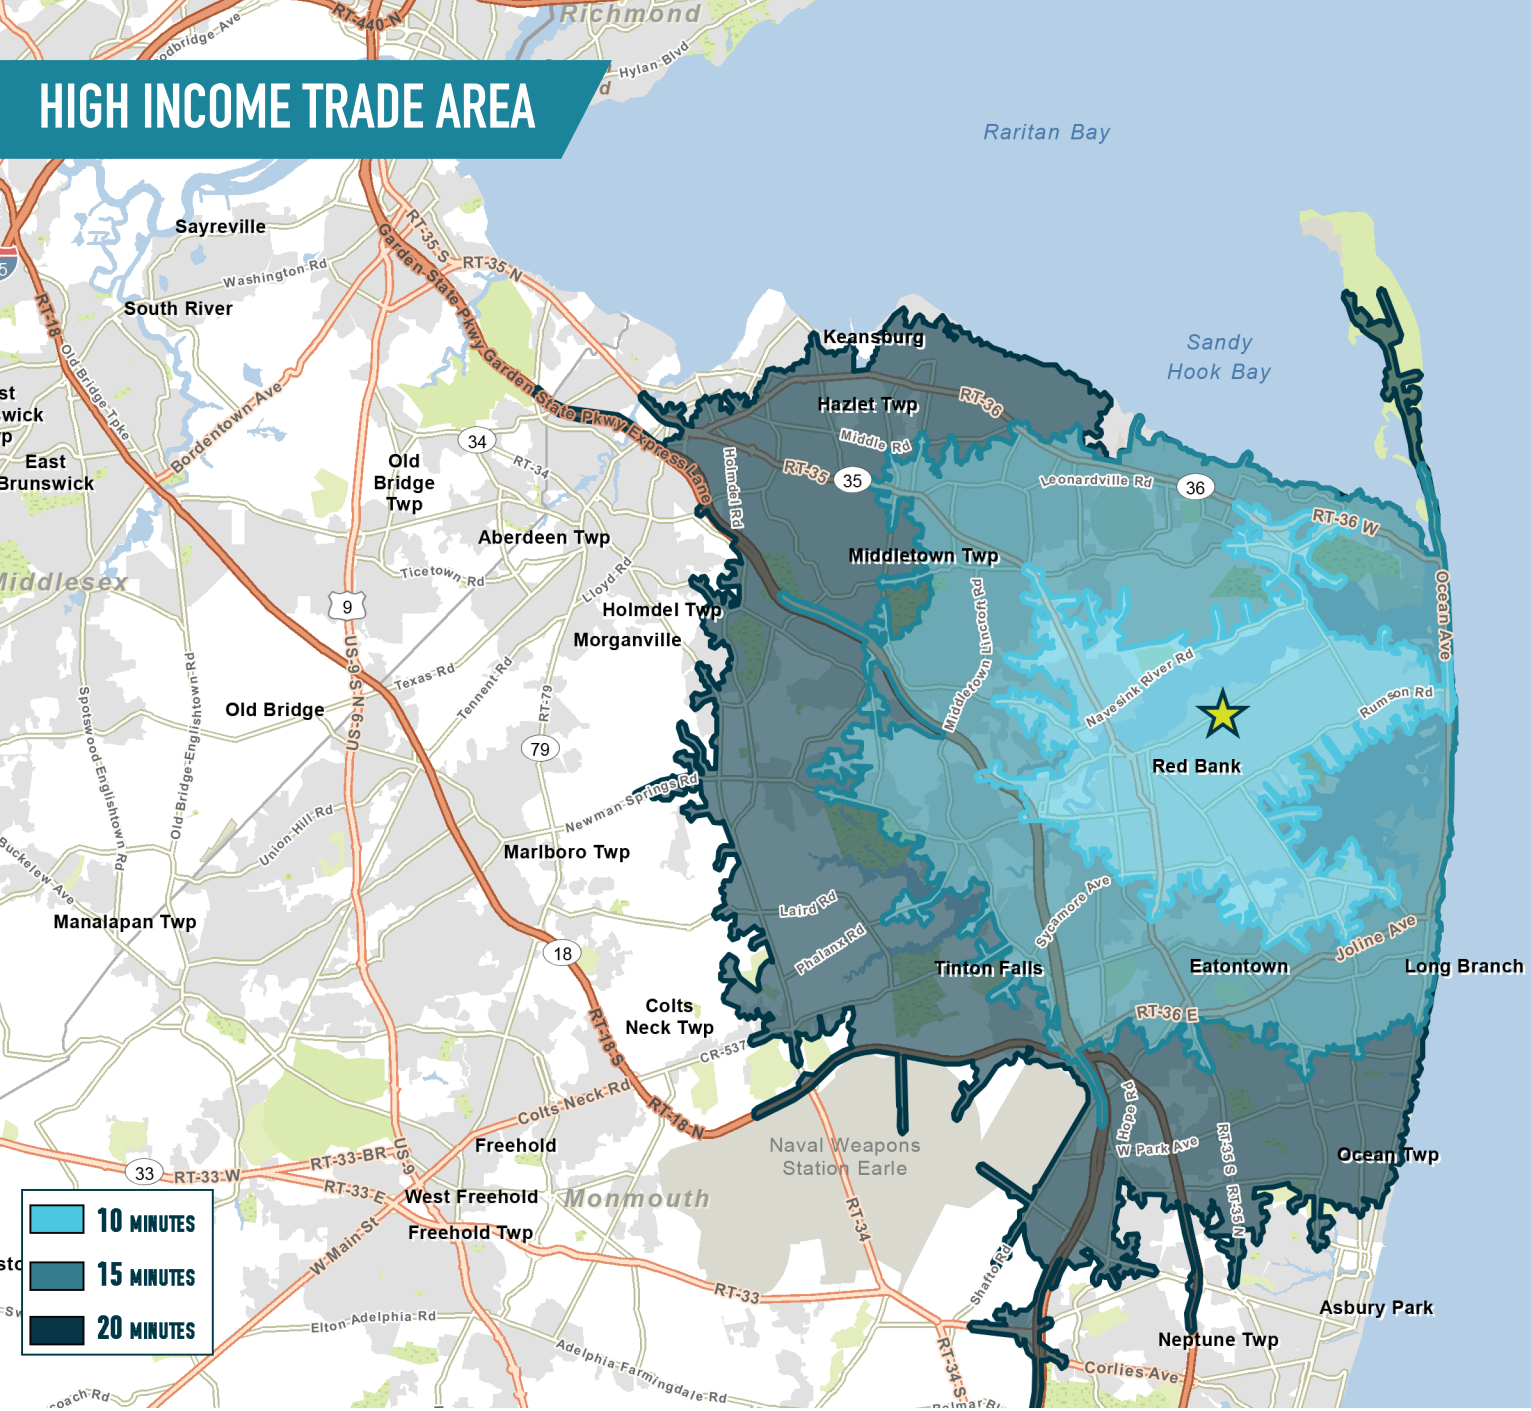

HIGH INCOME TRADE AREA

	10 MINUTES	15 MINUTES	20 MINUTES
TOTAL POPULATION	51,975	155,827	254,633
TOTAL HOUSEHOLDS	19,258	60,148	97,454
MED HH INCOME	$123,080	$103,629	$100,830
% HH > $100k	61%	52%	50%

FAIR HAVEN SHOPPING CENTER
FAIR HAVEN, NJ
560 RIVER ROAD

www.metrocommercial.com