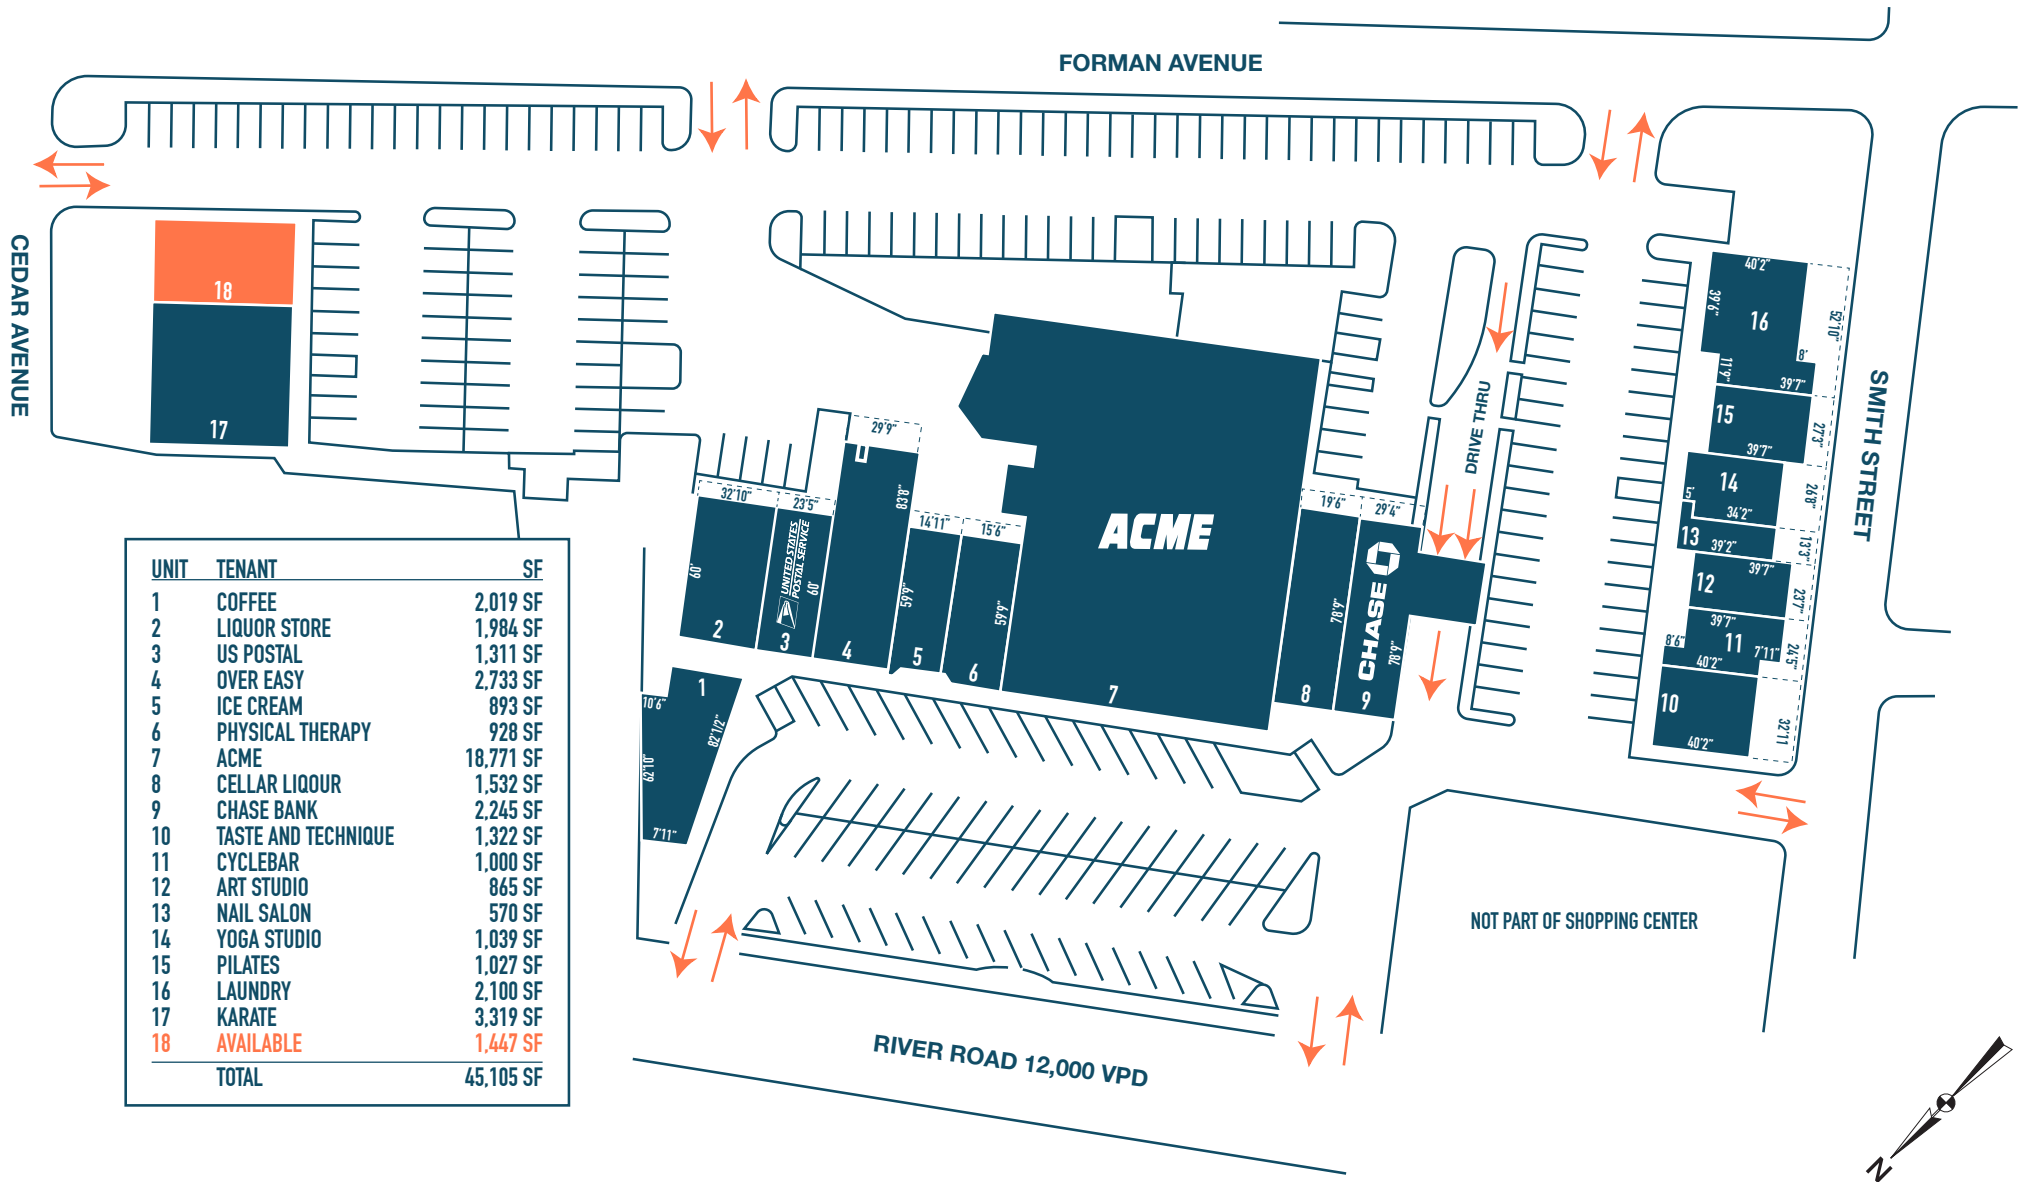

SITE PLAN

FAIR HAVEN SHOPPING CENTER
FAIR HAVEN, NJ
560 RIVER ROAD

www.metrocommercial.com