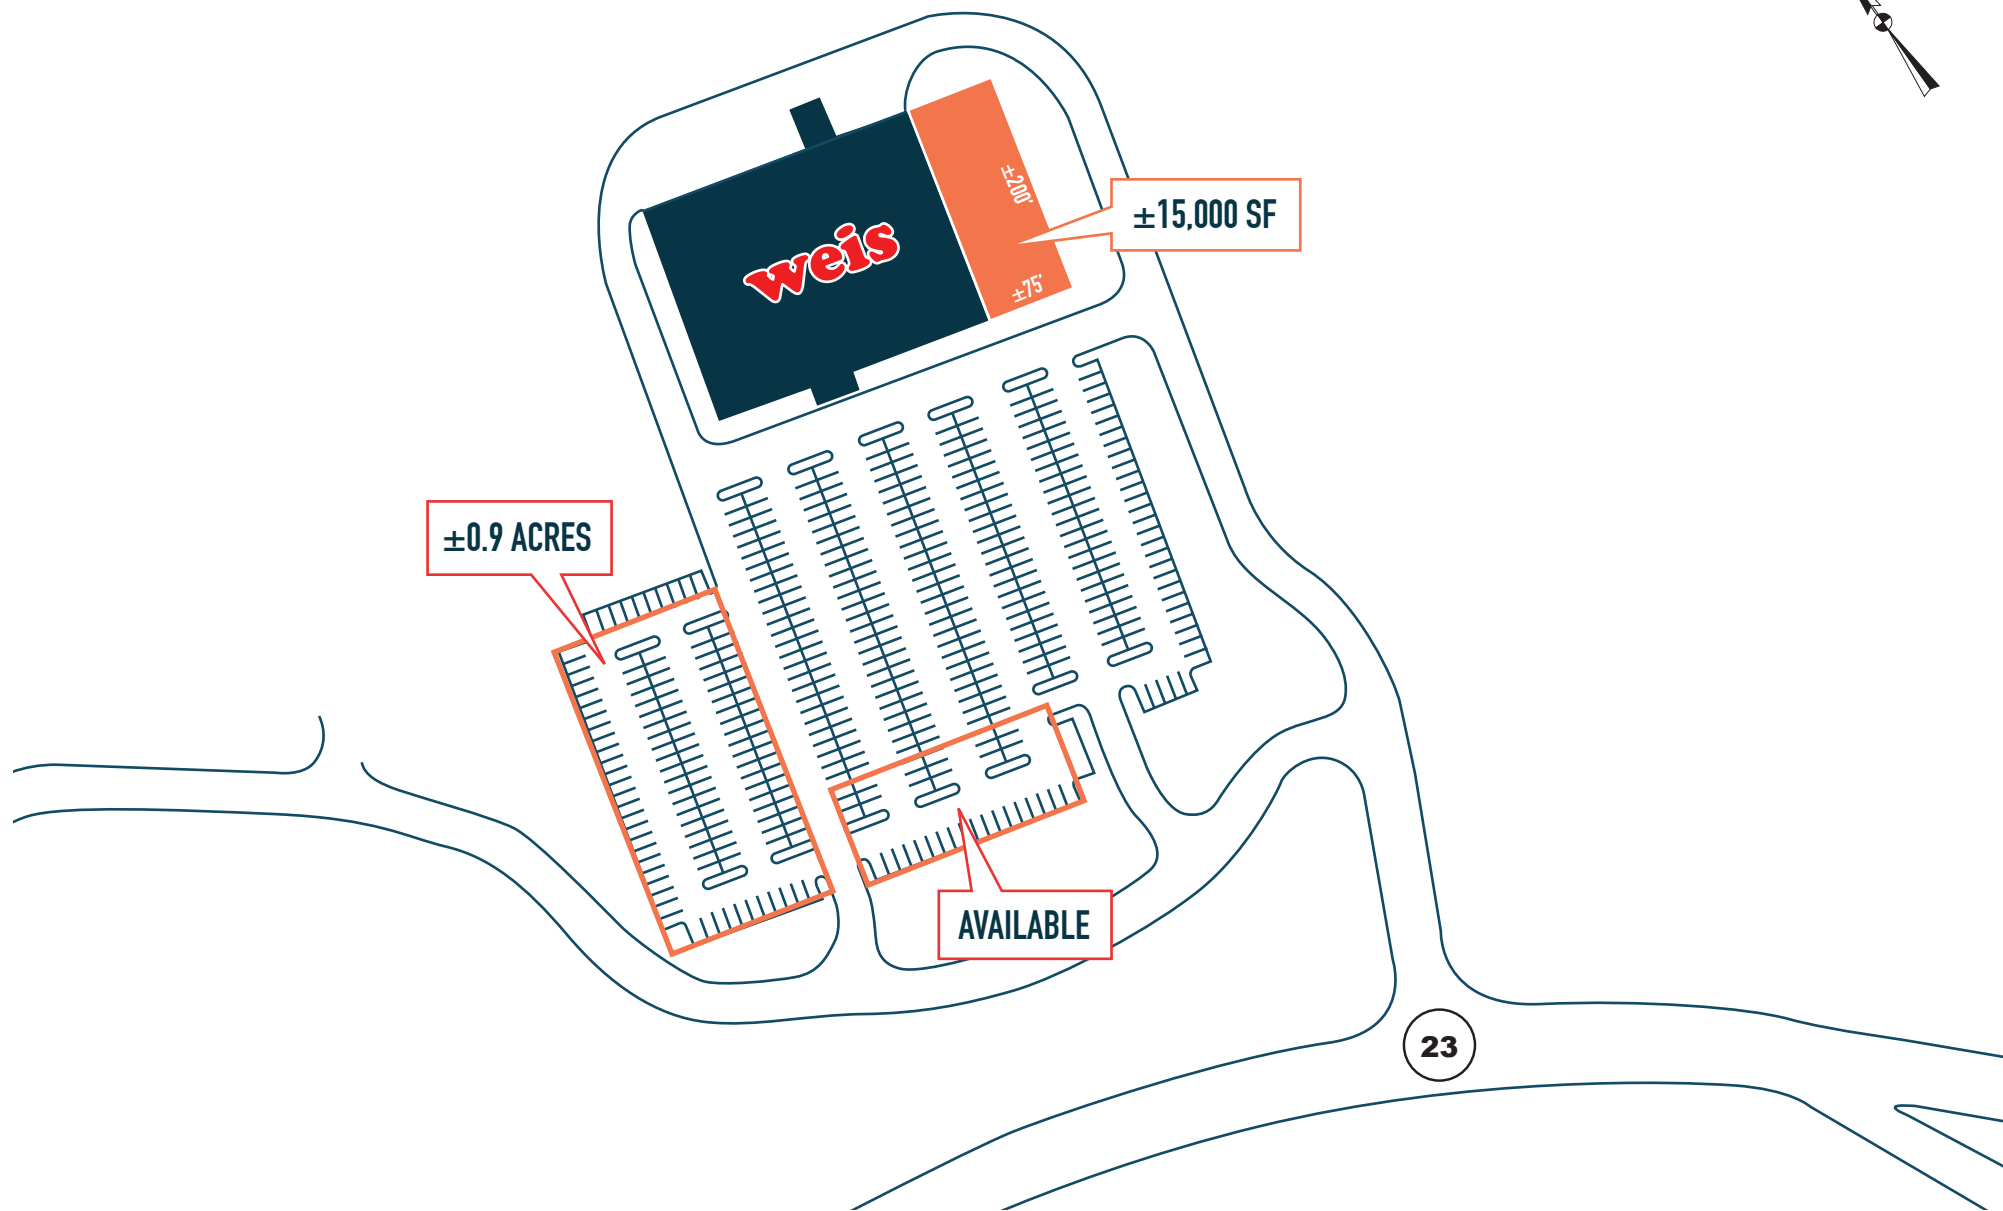

SITE PLAN

FRANKLIN, NJ
142 STATE ROUTE 23

www.metrocommercial.com