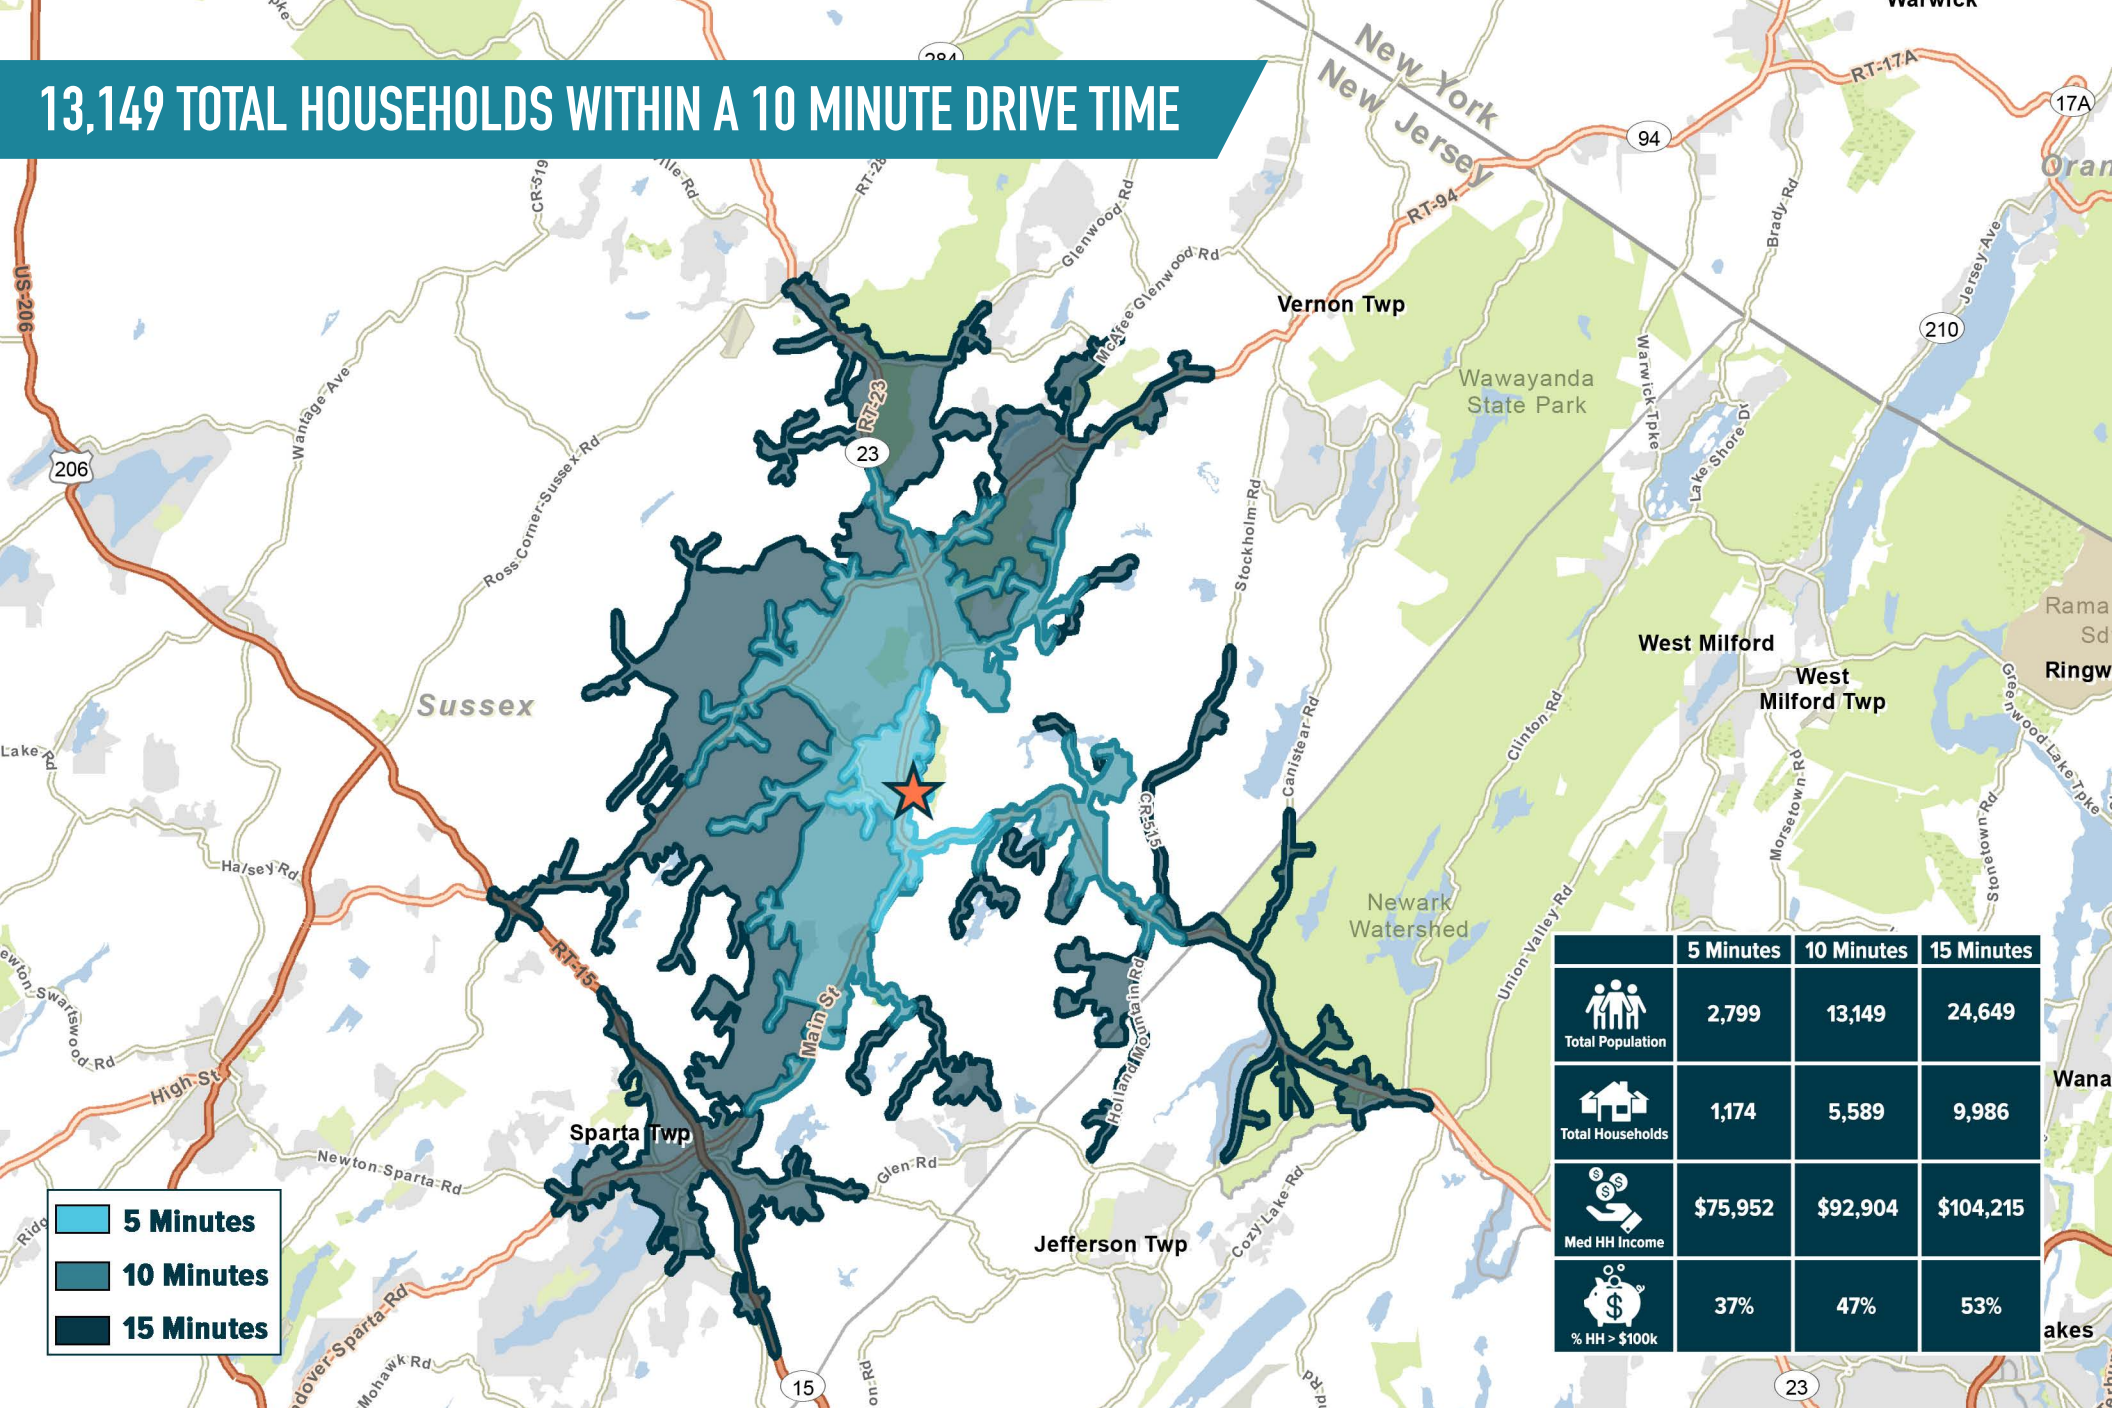

13,149 TOTAL HOUSEHOLDS WITHIN A 10 MINUTE DRIVE TIME

FRANKLIN, NJ
142 STATE ROUTE 23

www.metrocommercial.com