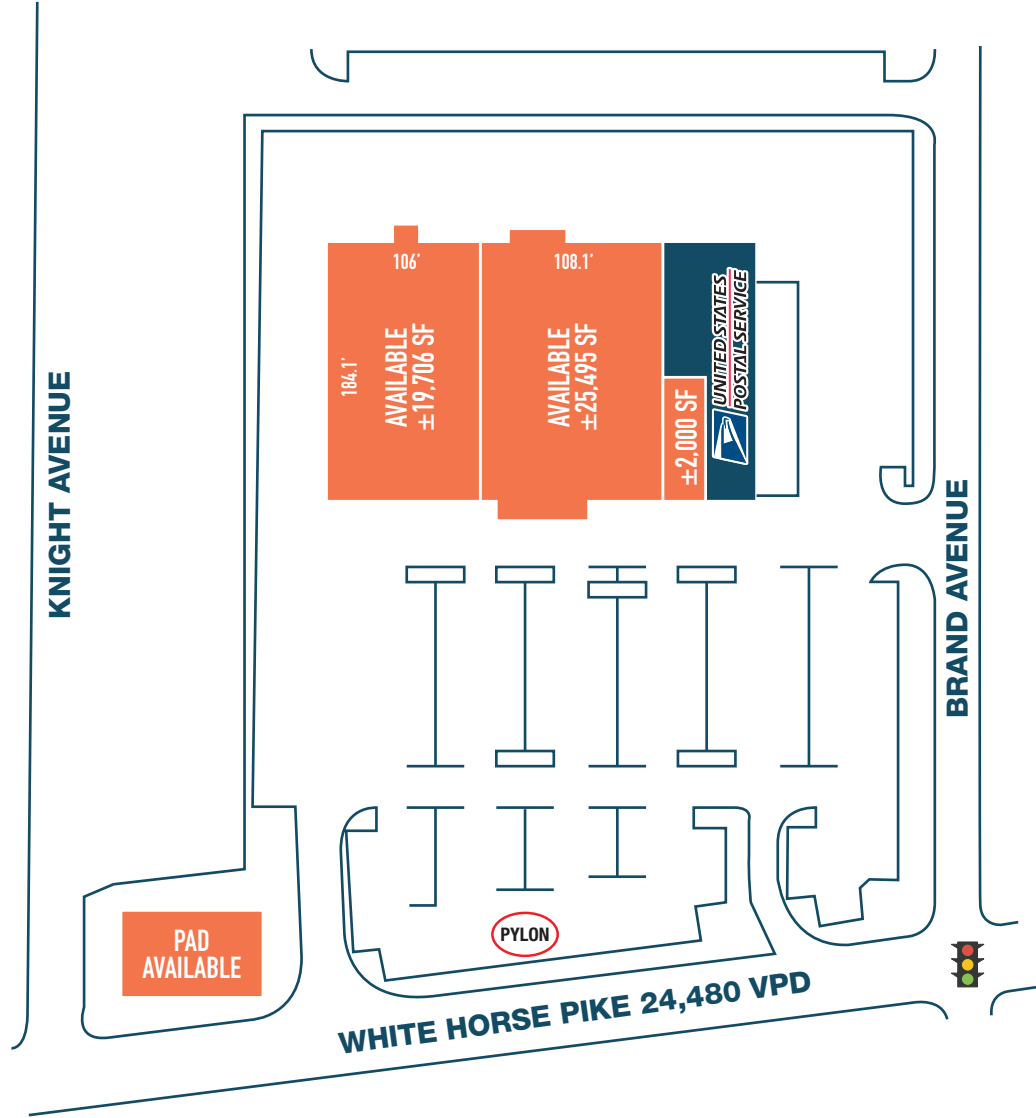

The information and images contained herein are from sources deemed reliable. However, Metro Commercial Real Estate, Inc. makes no representation whatsoever as to their accuracy or authenticity. Images shown may be modified for illustrative purposes. Images may be out-of-date and not current. 10.13.22

165 WHITE HORSE PIKE
CLEMENTON, NJ

MetroCommercial.com