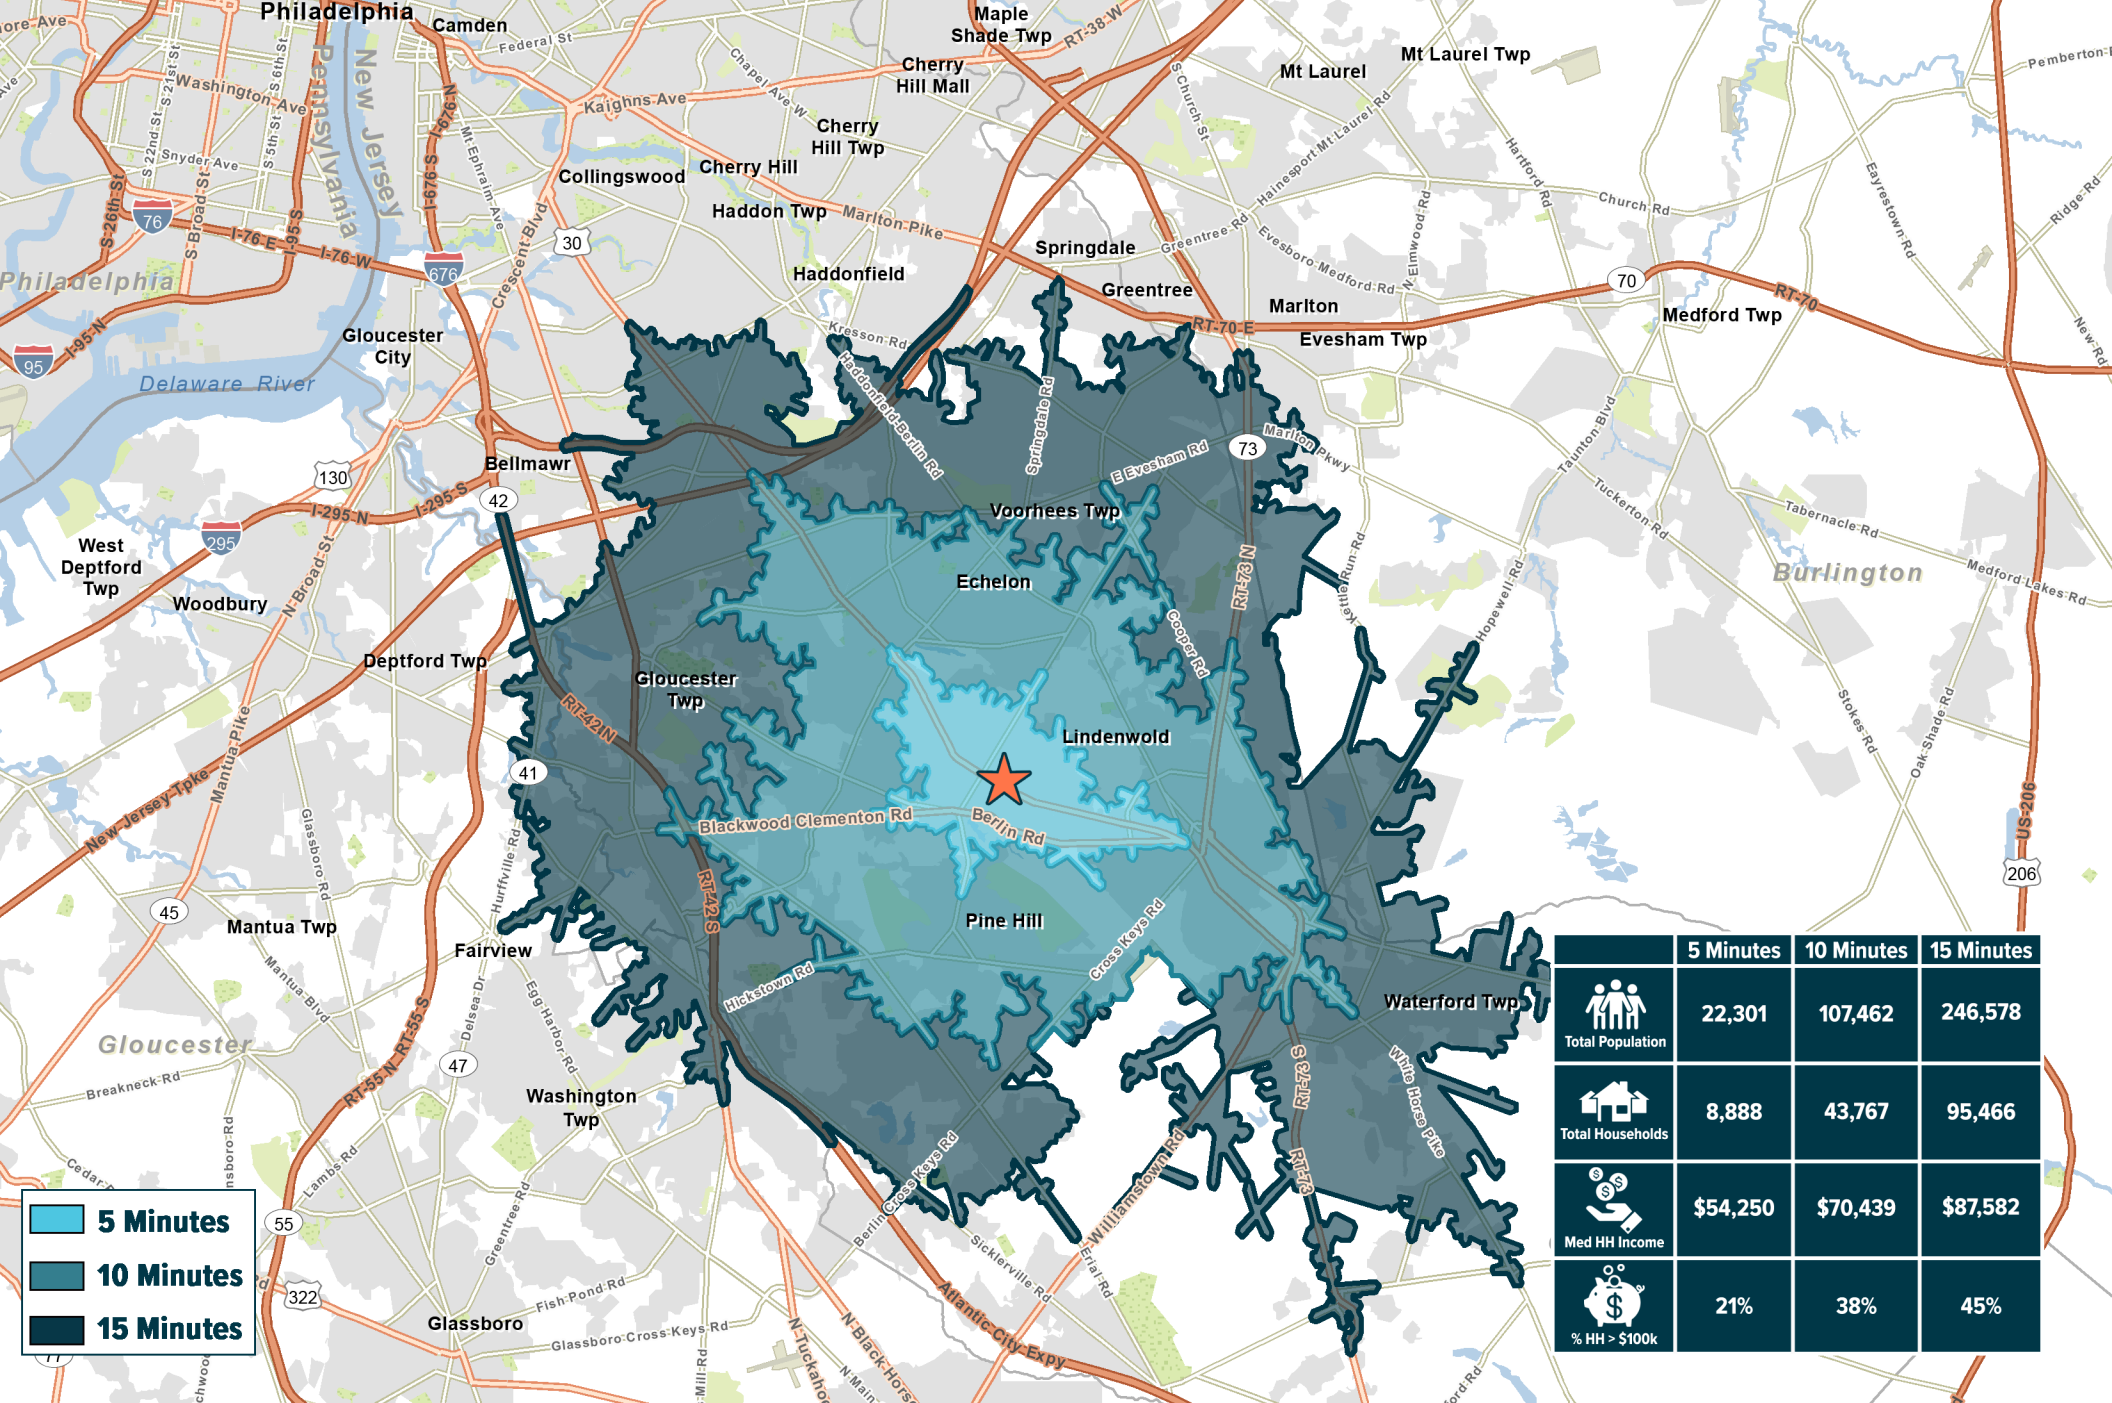

get in touch.

ROB COOPER

office 856.866.1900

direct 856.222.3054

rcooper@metrocommercial.com

■ 5 Minutes
■ 10 Minutes
■ 15 Minutes

	5 Minutes	10 Minutes	15 Minutes
Total Population	22,301	107,462	246,578
Total Households	8,888	43,767	95,466
Med HH Income	\$54,250	\$70,439	\$87,582
% HH > \$100k	21%	38%	45%