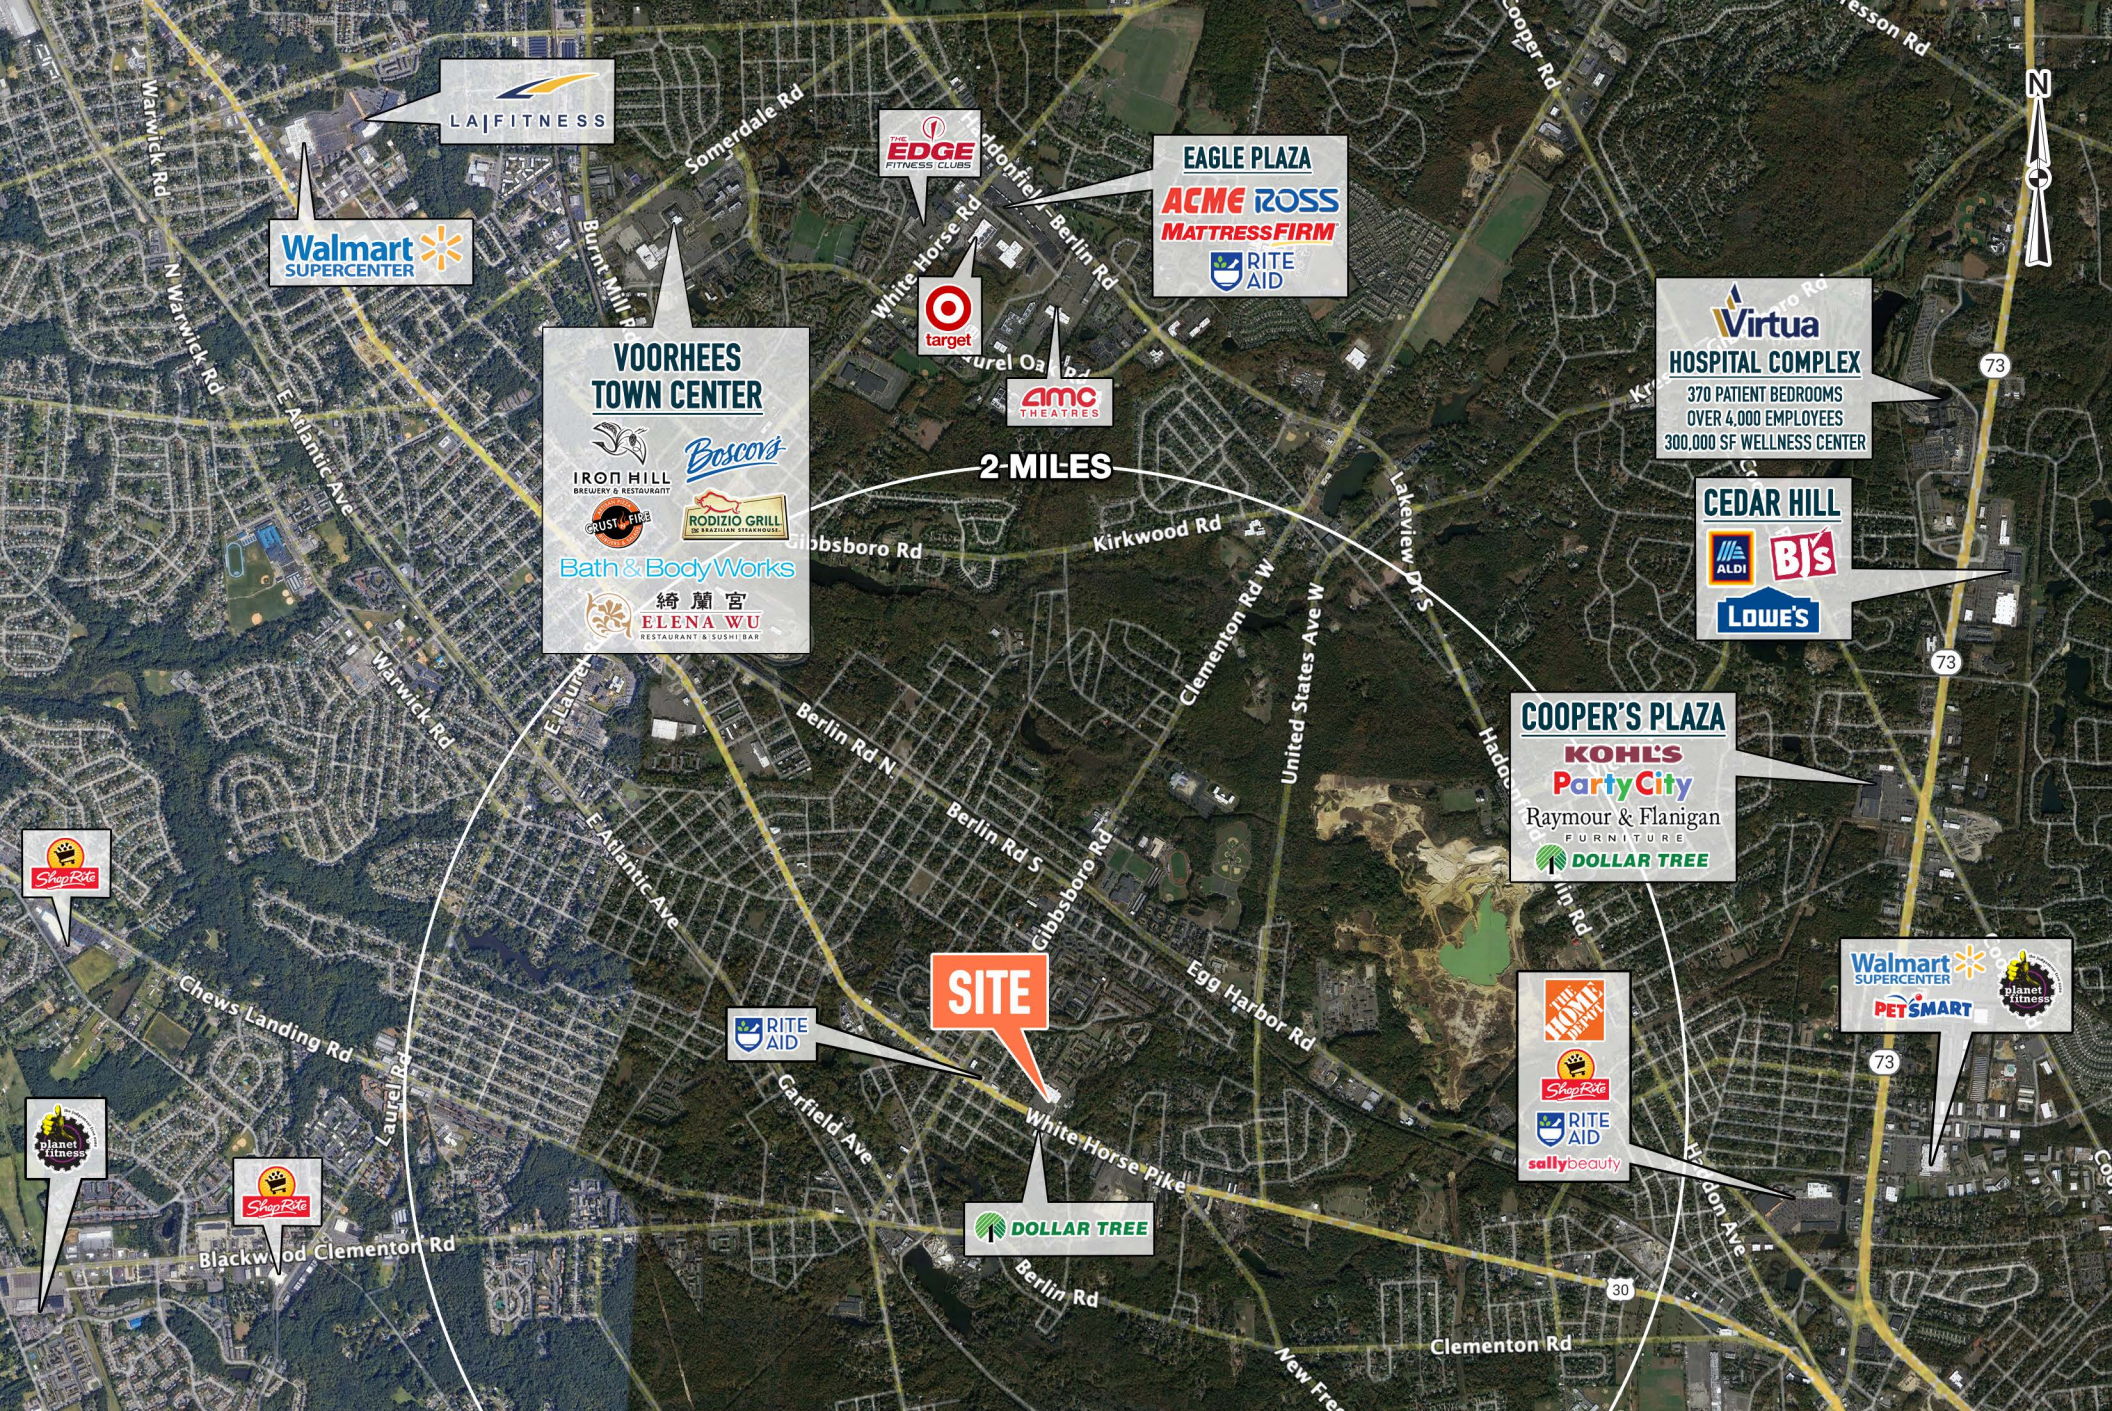

165 WHITE HORSE PIKE
CLEMENTON, NJ

MetroCommercial.com